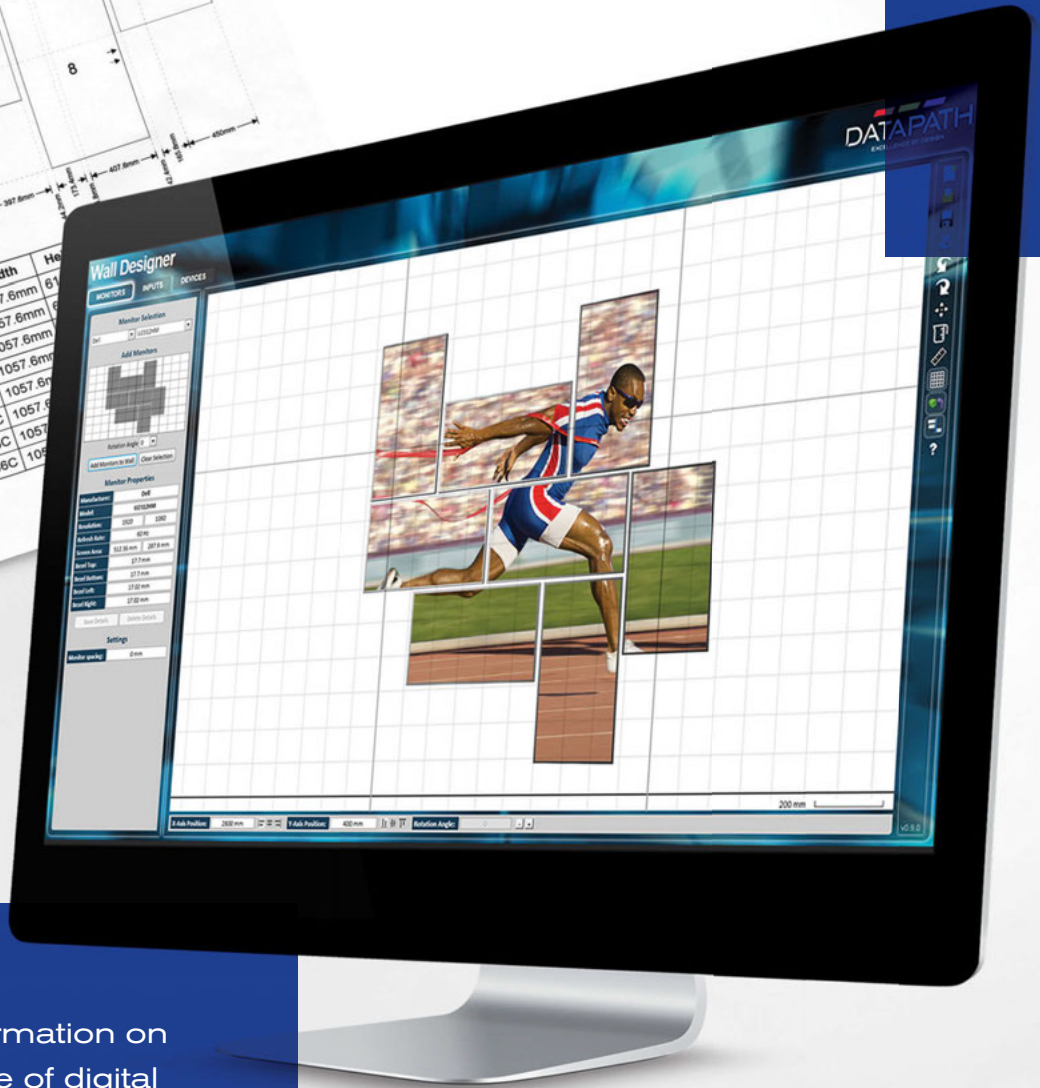

For more information on our wide range of digital signage controllers, contact us on **+44 (0) 1332 294441** or email **sales@datapath.co.uk**