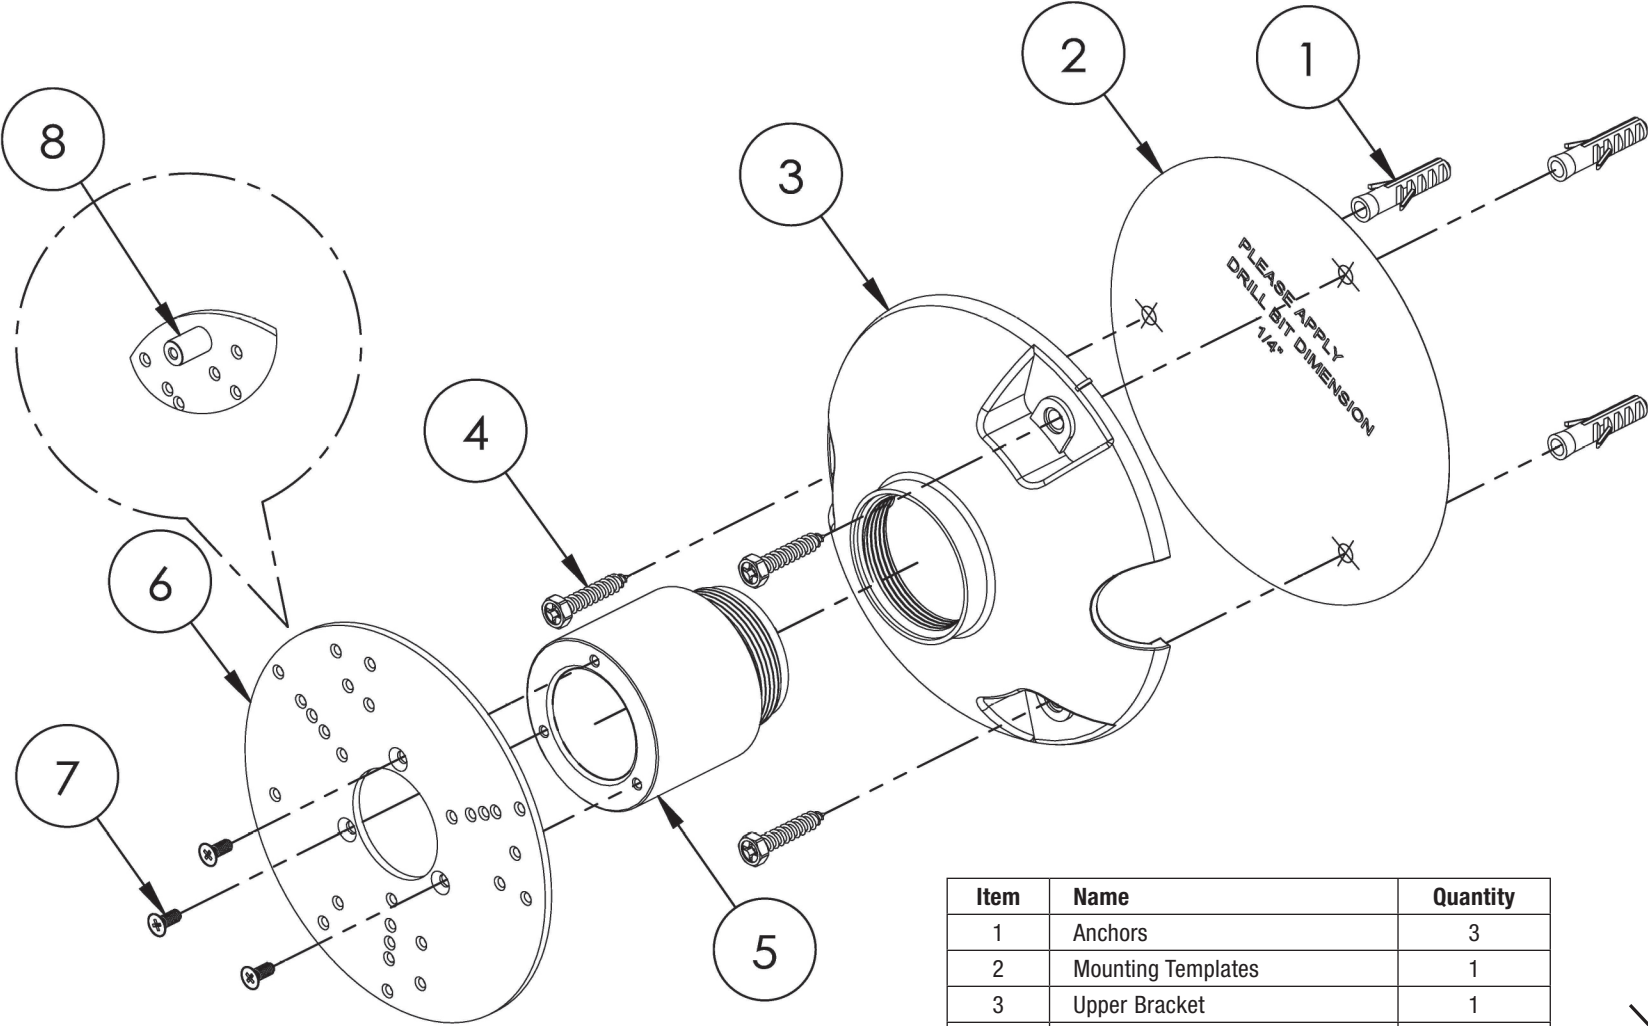

# MT-DCM-WH/MT-DCM-BK

Dome Camera Ceiling Mount

| Item | Name                    | Quantity |
|------|-------------------------|----------|
| 1    | Anchors                 | 3        |
| 2    | Mounting Templates      | 1        |
| 3    | Upper Bracket           | 1        |
| 4    | Anchors Screw           | 3        |
| 5    | Transfer Joint          | 1        |
| 6    | Fixed Plate             | 1        |
| 7    | Flat Head Screw M4x8mm  | 3        |
| 8    | Threaded Spacer M4x19mm | 3        |