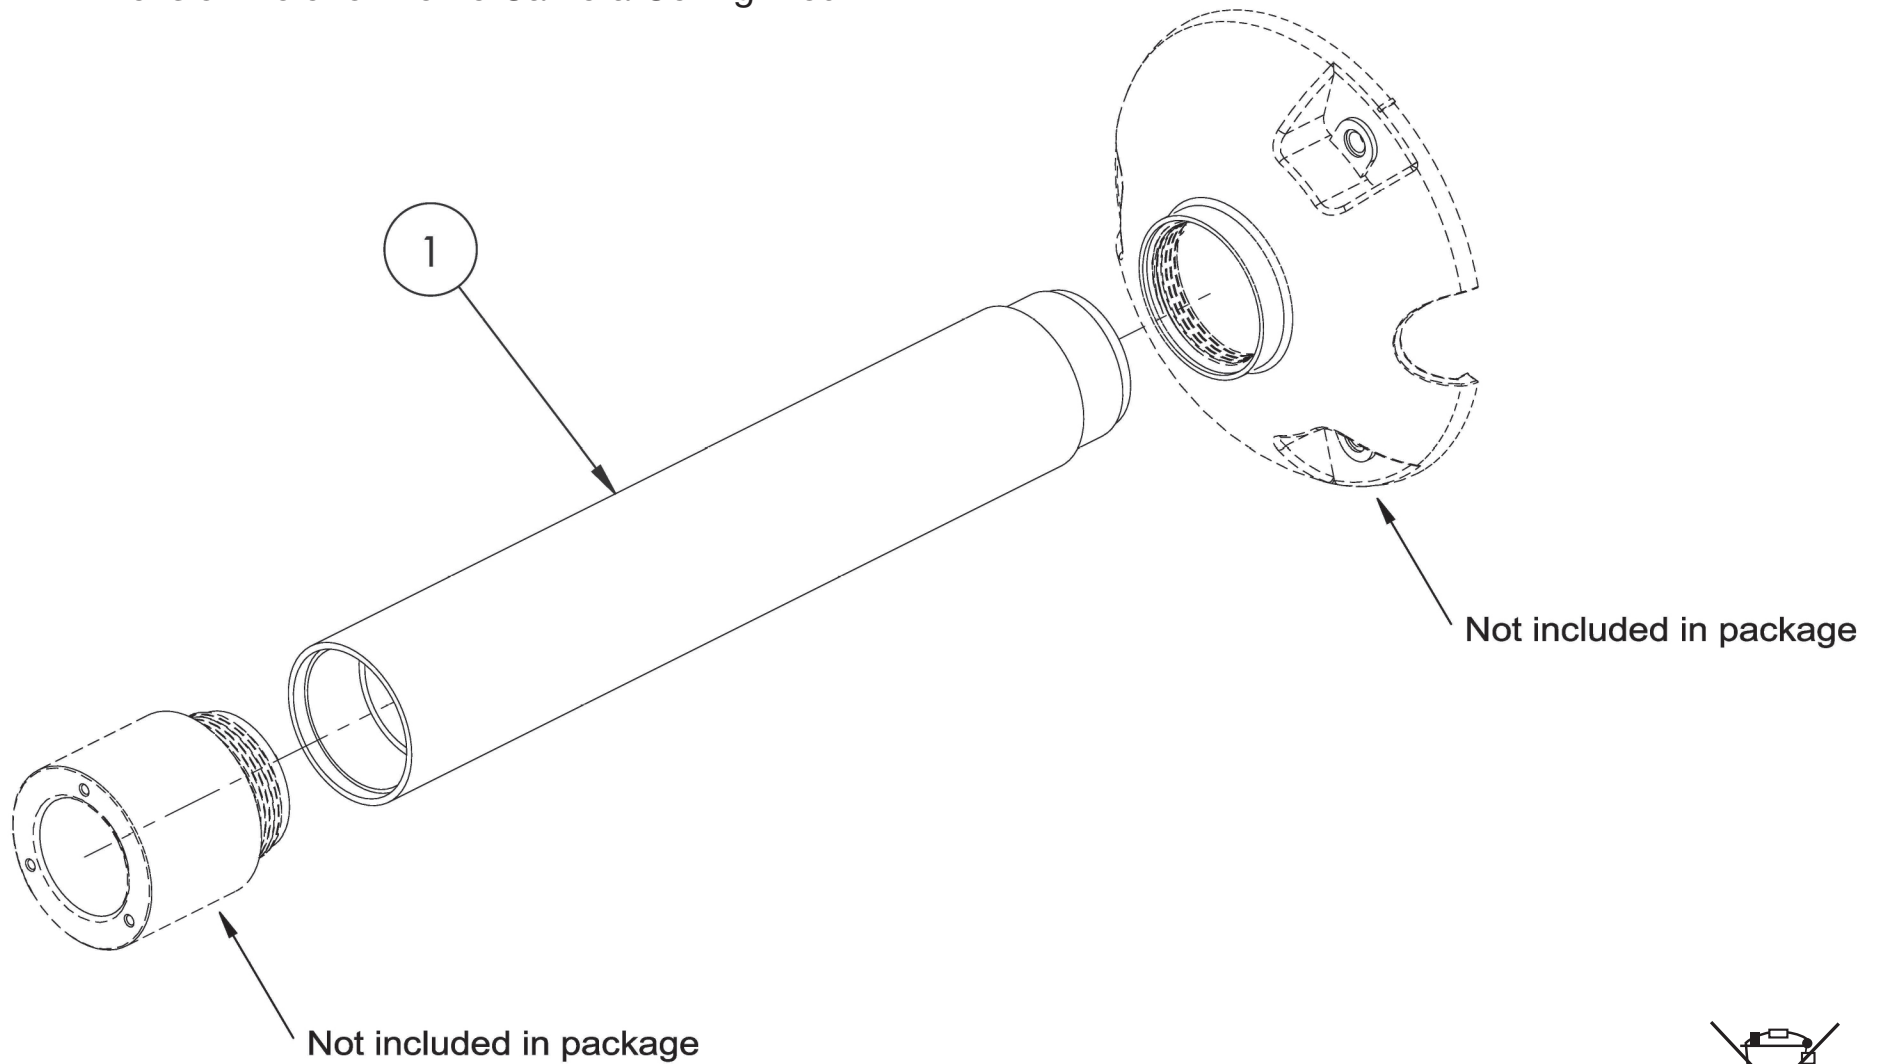

# MT-EP12-WH / MT-EP12-BK

12" Extension Pole for Dome Camera Ceiling Mount

Item	Name	Quantity
1	Extension Tube	1