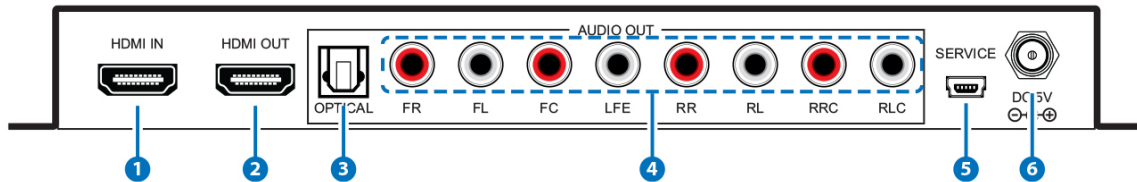

## 6. OPERATION CONTROLS AND FUNCTIONS

### 6.1 Front and Rear Panel

- 1 POWER & POWER LED:** Press POWER key to turn on/off the unit, when unit power on, the POWER LED will illuminated, turn off when unit power is disconnected.
- 2 LINK LED:** The LED will illuminate when detected HDMI input.
- 3 LPCM LED:** The LED will illuminate when detected LPCM Audio
- 4 TV/BITSTREAM & LPCM 2CH:** This allows users to switch audio signal from TV, Bitstream and LPCM 7.1CH.

## 6.2 Top Panel

- 1 **HDMI IN:** This slot is to connect with source equipment such as Blu-ray/ PS3 player or PC/laptop with HDMI signal sending.
- 2 **HDMI OUT:** Connect to HDMI UHD TV/display or UHD Amplifier for output image and or audio display.
- 3 **OPTICAL AUDIO OUT:** Connect from audio equipment such as Amplifier or TV/ display with optical signal input.
- 4 **ANALOG AUDIO OUT:** Connect from audio equipment such as Amplifier or TV/ display with L/R audio signal input.
- 5 **DC 5V:** Connect the adaptor included in the package and connect to AC wall outlet for power supply.