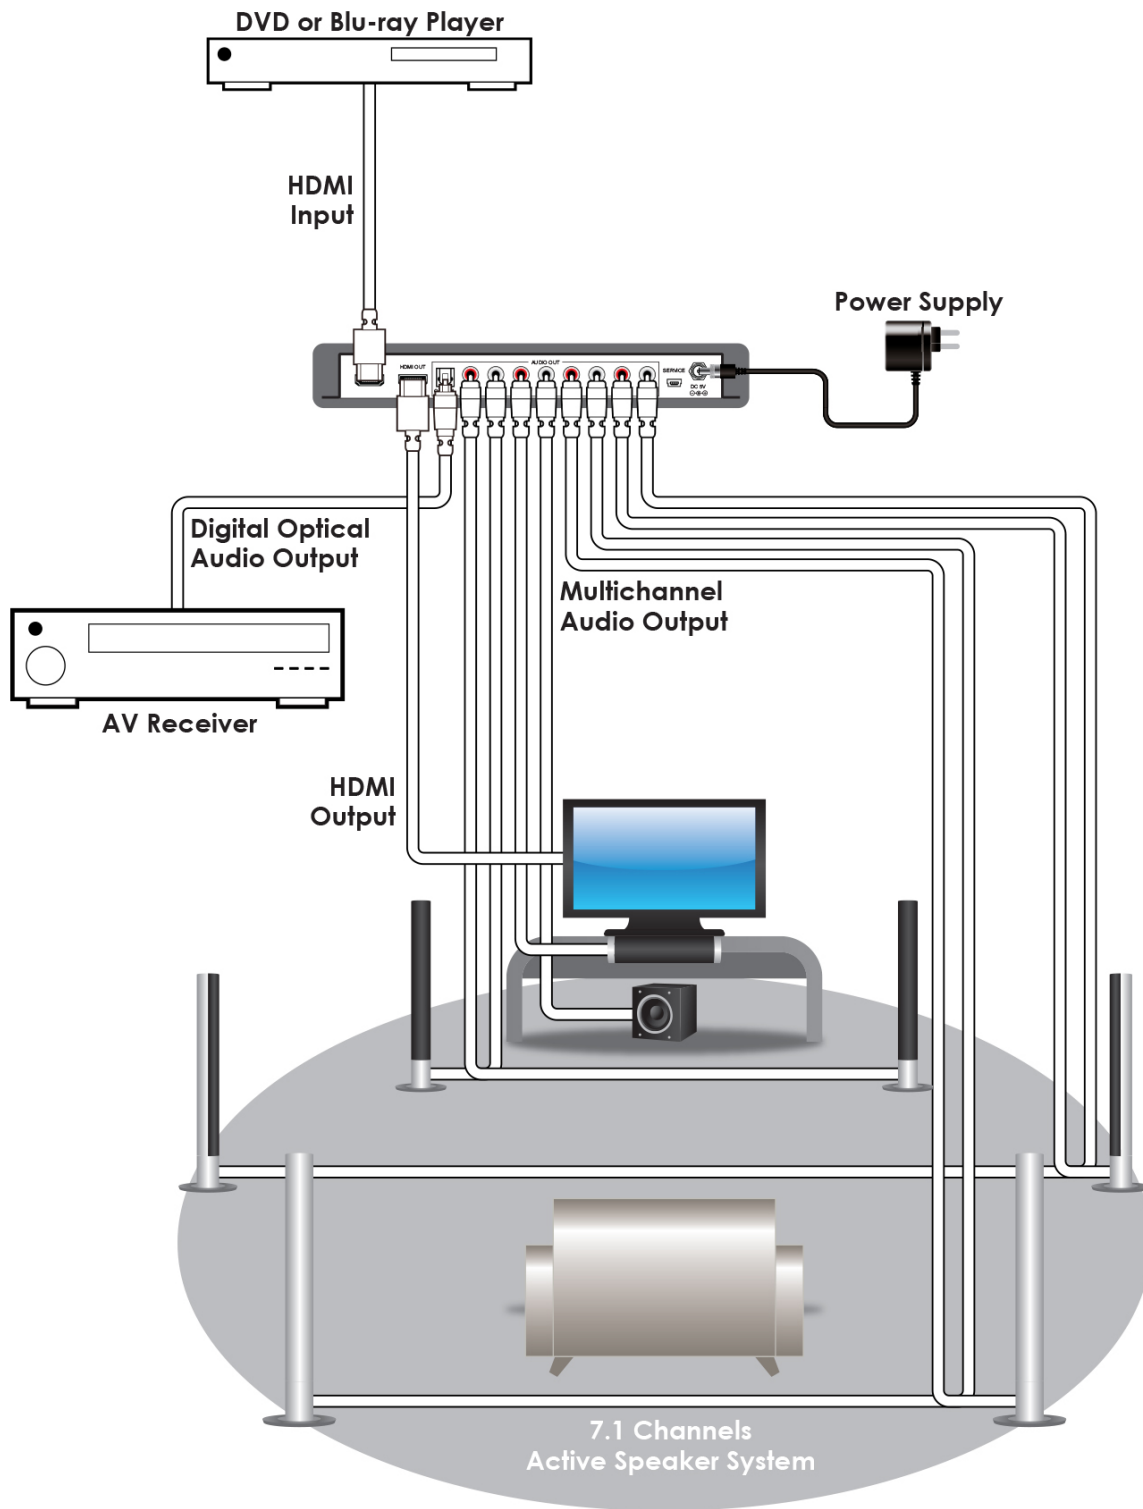

### 6.1 Front and Rear Panel

- 1 POWER & POWER LED:** Press POWER key to turn on/off the unit, when unit power on, the POWER LED will illuminated, turn off when unit power is disconnected.
- 2 LINK LED:** The LED will illuminate when detected HDMI input.
- 3 LPCM LED:** The LED will illuminate when detected LPCM Audio
- 4 TV/BITSTREAM & LPCM 2CH:** This allows users to switch audio signal from TV, Bitstream and LPCM 7.1CH.

## 6.2 Top Panel

- 1 **HDMI IN:** This slot is to connect with source equipment such as Blu-ray/ PS3 player or PC/laptop with HDMI signal sending.
- 2 **HDMI OUT:** Connect to HDMI UHD TV/display or UHD Amplifier for output image and or audio display.
- 3 **OPTICAL AUDIO OUT:** Connect from audio equipment such as Amplifier or TV/ display with optical signal input.
- 4 **ANALOG AUDIO OUT:** Connect from audio equipment such as Amplifier or TV/ display with L/R audio signal input.
- 5 **DC 5V:** Connect the adaptor included in the package and connect to AC wall outlet for power supply.

# EGE-6UHD-2-6UHD7C

UHD 4K 6G with HDCP2.2 LPCM 7.1 Audio Extractor

## 7. CONNECTION DIAGRAM