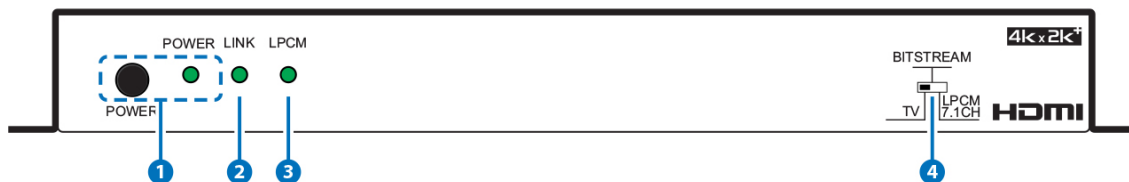

EGE-6UHD-2-6UHD7C

UHD 4K 6G with HDCP2.2 LPCM 7.1 Audio Extractor

5. FEATURES

- HDMI2.0 with 4Kx2K 6G supported, HDCP 2.2 and DVI compliant
- Supports HDMI audio sampling rate up to 192 kHz
- Supports Optical S/PDIF audio sampling rate up to 192 kHz
- Supports external HDMI, Digital or Analog audio signal embeds into HDMI
- HDMI supports high-bit-rate (HBR) audio
- Supports DVI conversion with HDMI to DVI adaptor
- Supports CEC bypass
- Supports analog stereo L/R and Optical S/PDIF audio outputs
- Supports HDTV resolutions up to 4Kx2K (3840x2160@24/25/30/ 50/60 YUV_444 & 4096x2160@24/25/30/50/60 YUV_444)

Note: When displaying HDMI 4Kx2K signal, equivalent source signal, output display and HDMI cables are required in order to secure the best image display.

6. OPERATION CONTROLS AND FUNCTIONS

6.1 Front and Rear Panel

1. **1 POWER & POWER LED:** Press POWER key to turn on/off the unit, when unit power on, the POWER LED will illuminated, turn off when unit power is disconnected.
2. **2 LINK LED:** The LED will illuminate when detected HDMI input.
3. **3 LPCM LED:** The LED will illuminate when detected LPCM Audio
4. **4 TV/BITSTREAM & LPCM 2CH:** This allows users to switch audio signal from TV, Bitstream and LPCM 7.1CH.