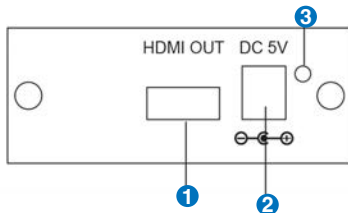

3. Operation Controls and Functions

Front Panel