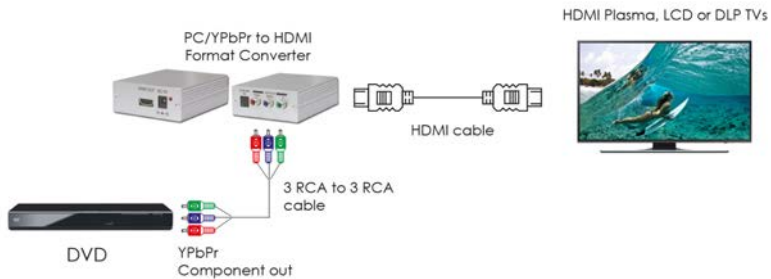

5 Analog YPbPr/YCbCr input connector :

Connects to the YPbPr or YCbCr output of your DVD or Set-Top-Box.

4. Specifications

- HD Input: Analog YCbCr/YPbPr through 3 RCA connectors
- Input Signal: Y :1 Vp-p 75 ohm,
  Cb/Cr or Pb/Pr:0.7 Vp-p, 75 ohm
- Audio Input: Digital Toslink Audio
- HDMI is compliant with HDMI 1.2
- Operation Frequency: up to 165MHz
- Input/Output Resolution:
  HD: 480i@60, 576i@50, 480p@60, 576p@50, 720p@60,
  720p@50, 1080i@60, 1080i@50, 1080p@60,
  1080p@50, 1080p@30, 1080p@25, 1080p@24
- Dimensions(mm): 76(W)x30(H)x105(D)
- Power: 5V 1A Center-positive

5. Connection and Installation