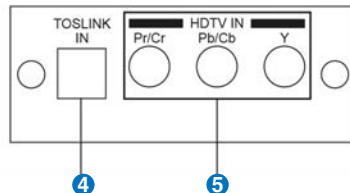

Rear Panel

1. 1 HDMI output connector:
   Connect to the HDMI input of your display TV using HDMI cable.
2. 2 DC power supply 5V 1A.
3. 3 Power LED light.
4. 4 Toslink digital audio input:
   Connects to the Toslink output of your DVD or Set-Top-Box.