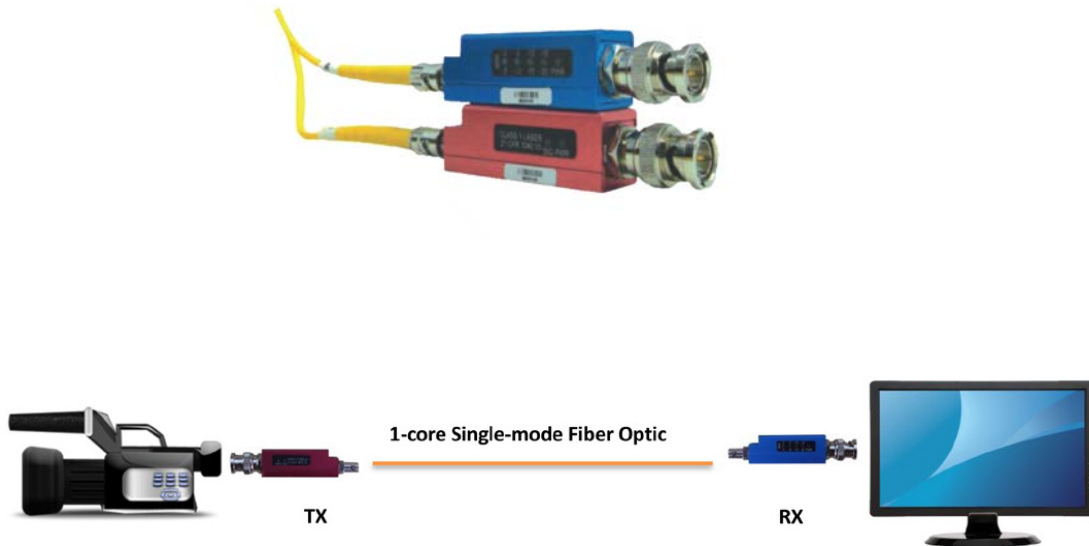

# EGE-SDI-FO1500

3G SDI Mini Fiber Optic Extender

## Features

- Single single mode ST fiber for transmission;
- The highest bandwidth: 3Gbps;
- The highest resolution: 1080P@60Hz;
- The longest transmission distance: 10km;
- Support SMPTE 292M(HD SDI) and SMTPE 259M(SD SDI);
- Support SMPTE 424M(3G SDI) ;
- Distance up to 10km;
- Input Impedance 75Ω;
- Signal Level: 800mVp p 50mV;
- Compliance with RoHS;

Video	
<b>SDI Compliance</b>	3G SDI
<b>Distance</b>	10km
<b>Max Resolution</b>	1080p@60Hz
Connectors	
<b>TX Connectors</b>	(1) BNC, (1)ST,(1)Mini USB
<b>RX Connectors</b>	(1) BNC, (1)ST,(1)Mini USB
Mechanical	
<b>Dimensions</b>	50 x20 x 20mm(L/W/H)
<b>Net Weight</b>	0.36lbs [160g]
<b>Package Size</b>	180 x 120 x 75mm(L/W/H)
<b>Gross Weight</b>	0.881lbs [400g]
Power	
<b>Power Supply</b>	5-16V DC, mini USB
Environmental	
<b>Operation Temperature</b>	32~131°F [0~55°C]
<b>Storage Temperature</b>	-4~185°F [-20~85°C]
<b>Relative Humidity</b>	5~95% RH [no condensation]