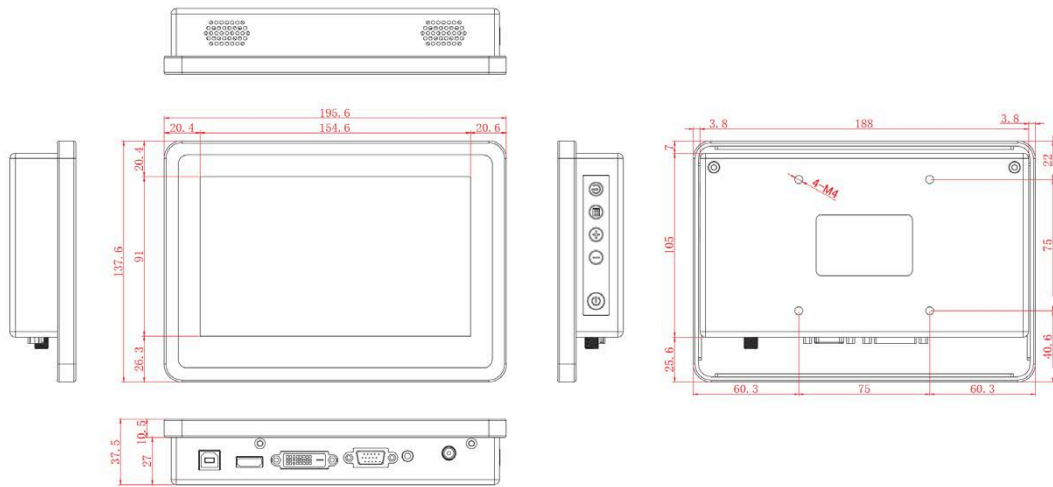

Power	
Power Indicator	Green LED
Power Supply	100-240V ACDC active switching; 12V DC-Out
Working Power (V)	12
Power Consumption (W)	7
Stand-By Consumption (W)	<1
Included in the Delivery	
Power Supply (see Power section)	
Driver DVD	
Short Installation Manual	
Cables - VGA, USB Touch, Audio Cable