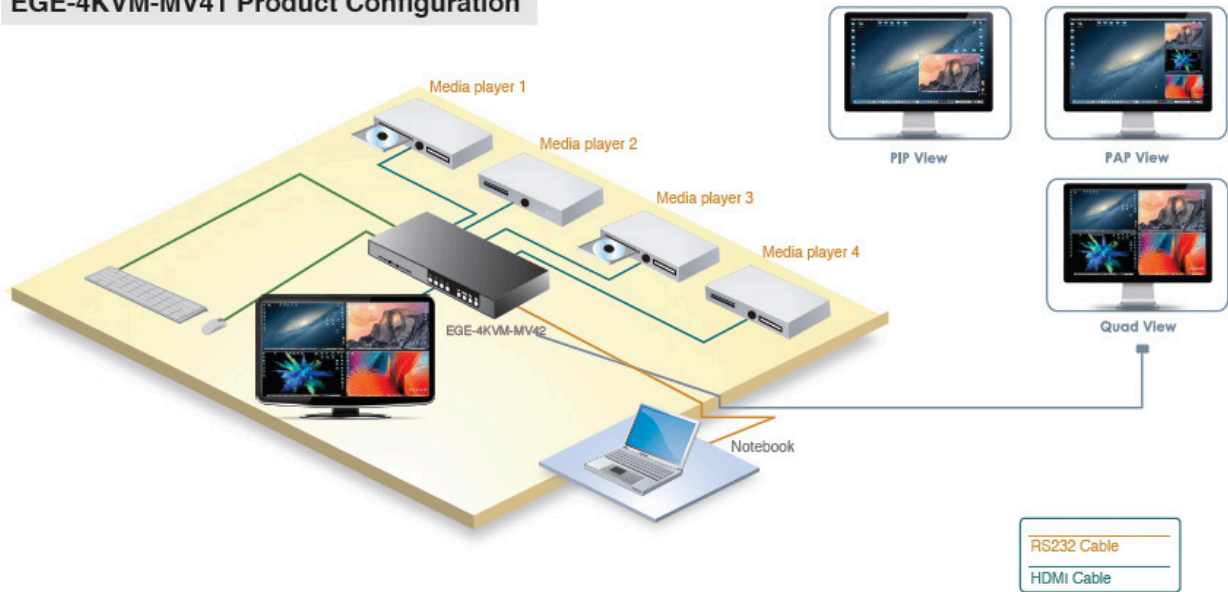

EGE-DCT-39

Compact Digital Audio Processor
with De-pop, Volume Adjustment
and SRC Functions

Geratech 4K MultiView KVM Switch is a standalone device which designed to meet the requirement of multi-task. It allows the user to simultaneously monitor up to four HD HDMI multimedia sources on a single HDTV and upscale the resolution up to 4K. Meanwhile, a PC connection is supported, user can also fully access, control and reboot the connected computer through this switch.

Support output resolution up to 4K@60Hz, 4:4:4 color sampling

Support upscaling up to 4K@60Hz, 4:4:4 color sampling

Support PIP, POP and multi-view layout configurations

Support 14 different screen layouts by 6 preset screen layouts and extra 8 customized screen layouts

Receive Dolby Digital® 5.1, DTS® 5.1 and uncompressed 7.1 linear PCM audio includes stereo analog audio input

Support stereo audio output

Support front panel button, IR remote control, RS232 ,Web UI and keyboard Hot-key.

Support firmware upgrade

EGE-4KVM-MV41 Product Configuration

EGE-4KVM-MV41 Product Overview

EGE-4KVM-MV41 Front Panel

EGE-4KVM-MV41 Rear Panel

SPECIFICATIONS:

Model No.	EGE-4KVM-MV41
Video In	4 x HDMI Type A Female (Lockable)
Video Out	1 x HDMI Type A Female (Lockable)
RS232	1 x DB9 Female
IR	1 x Receiver and 1 x IR Extender (3.5mm Earphone Jack)
USB PORT	2 x USB Type A
LEDs	4
Switch / Button	8 x Momentary Switch, 1 x 2 Position Power Switch
Video Resolution	4K @60Hz
Operation Temperature	4K @60Hz
Storage Temperature	-20 ~ 60°C
Humidity	0~90% RH, Non-condensing
Weight	2.1kg
Dimension (L x W x H)	438 x 200 x 44 mm
Housing	Metal enclosure
Power Adapter	DC 12V
Safety / Emission	CE, FCC