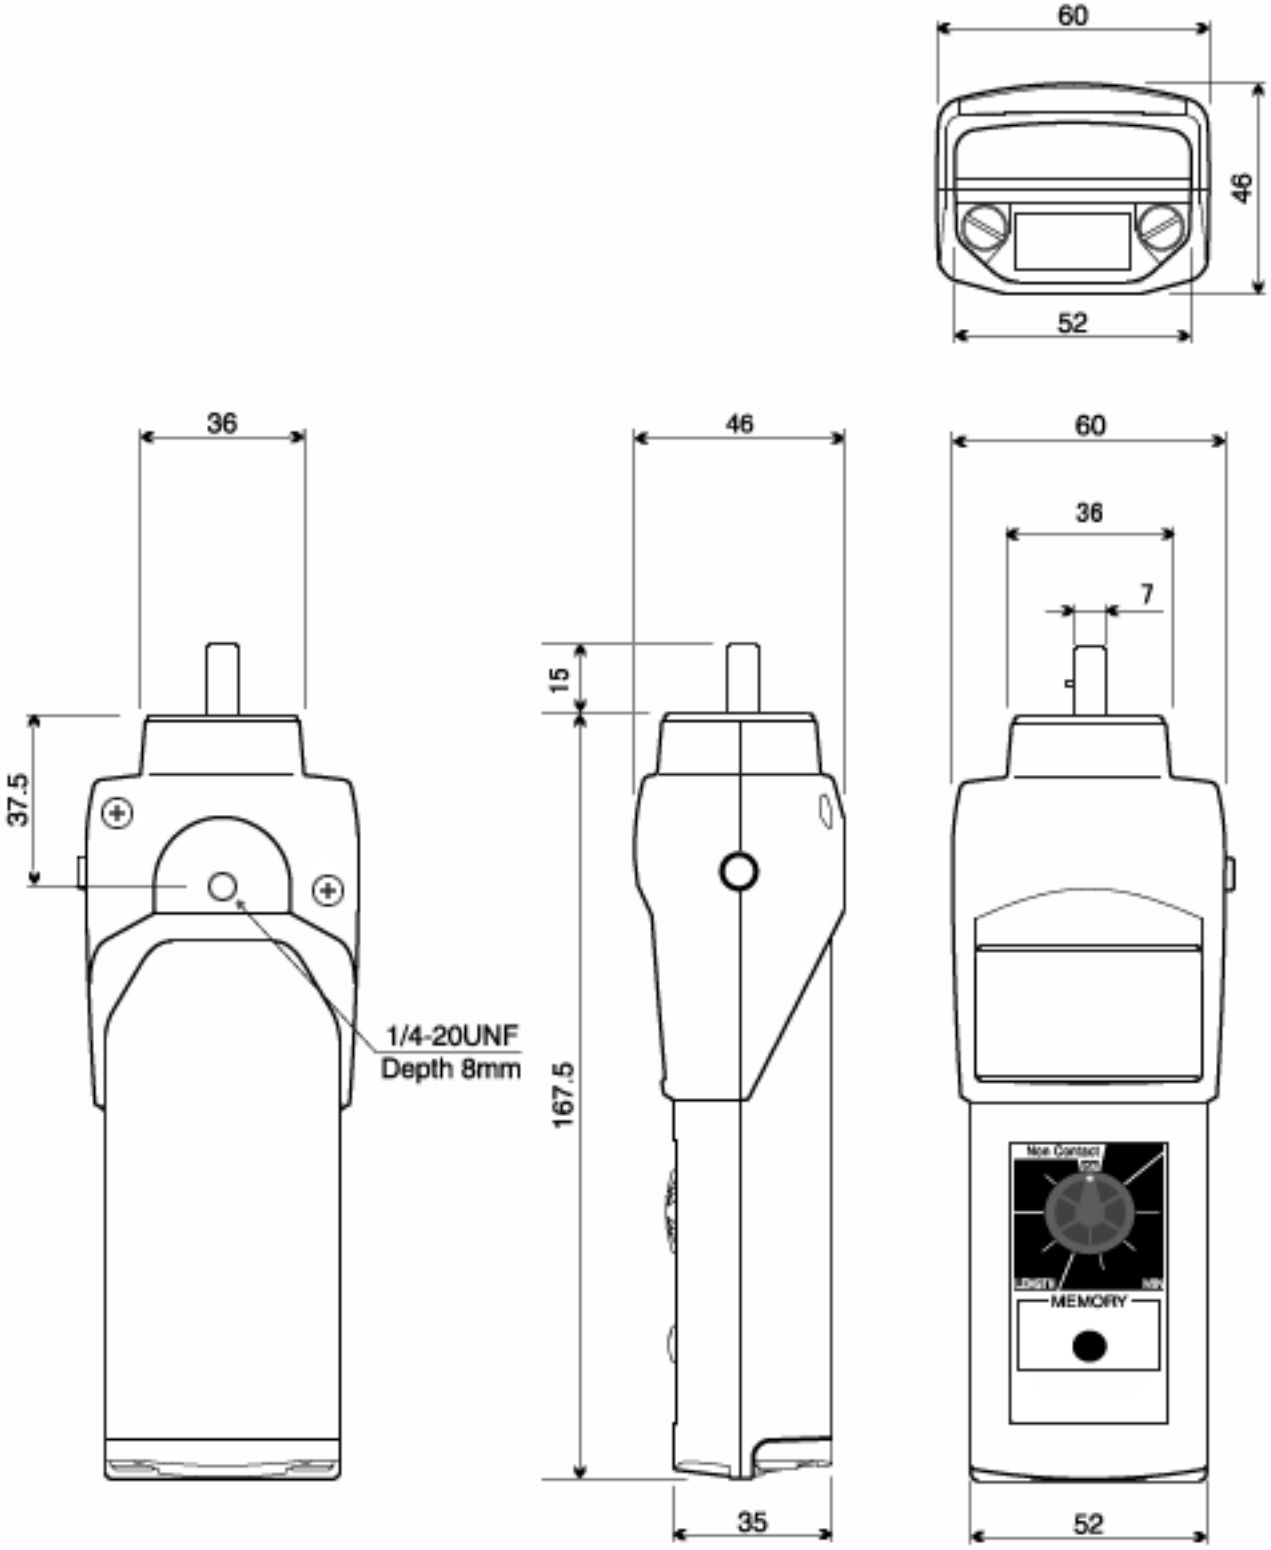

Speed and Length Meter DT-105A-12C and DT-107A-12C

12 inch Grooved Measuring Wheel