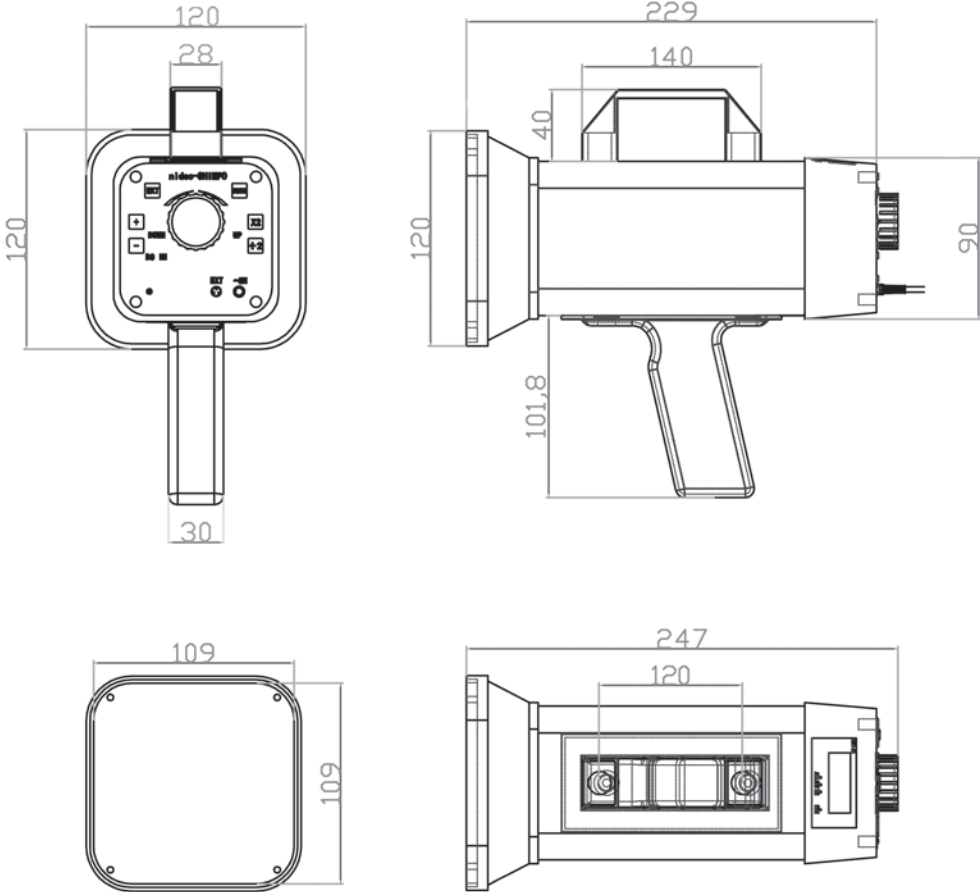

Stroboscope DT-311D and DT-735

units in mm