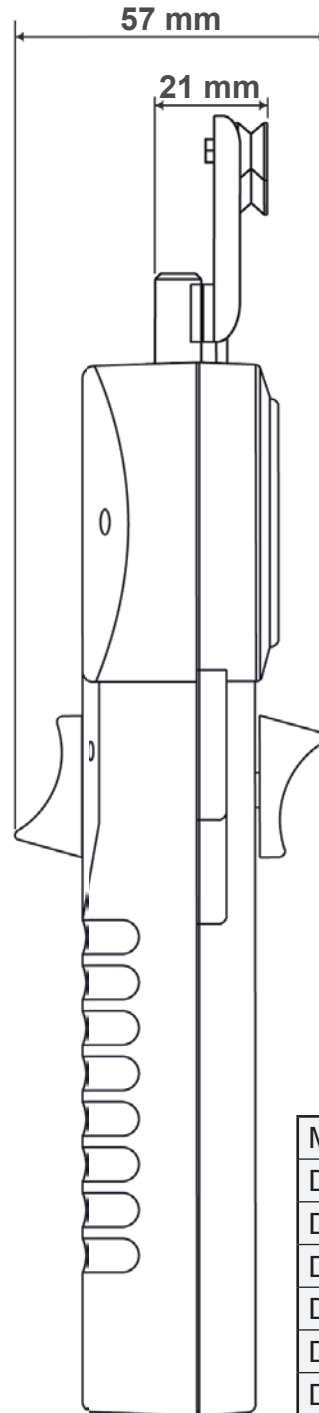

Tension Meter Model DXE

Model	A
DXE-50	approx. 38 mm
DXE-120	
DXE-200	
DXE-400	approx. 36 mm
DXE-1000	
DXE-2000	