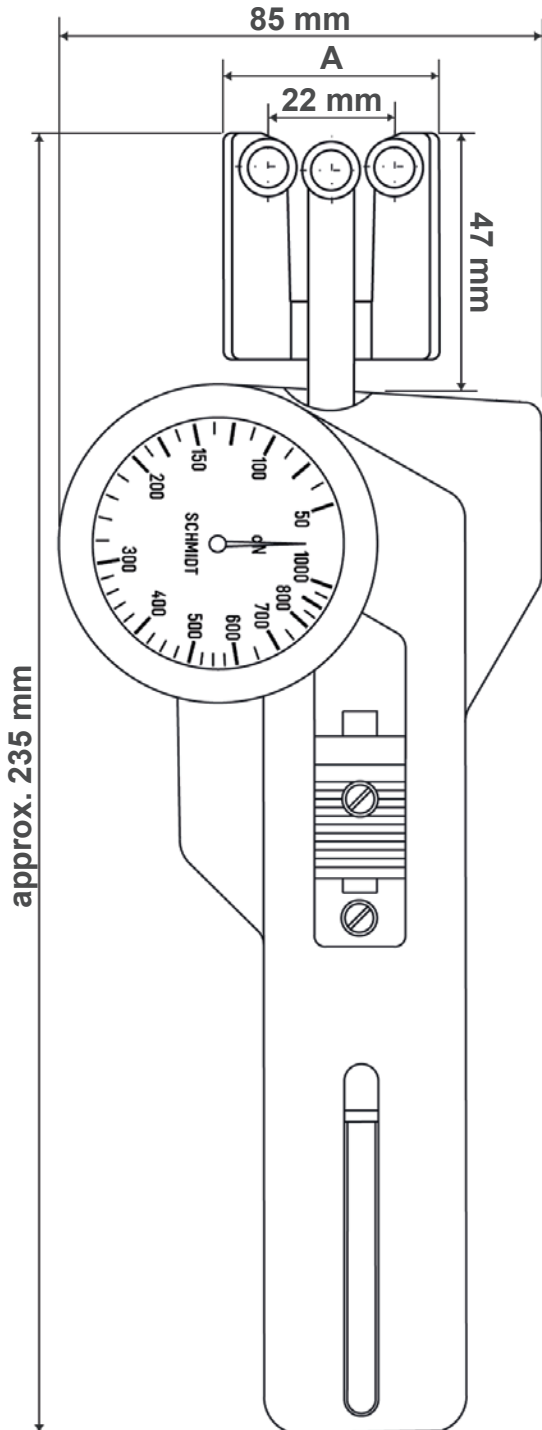

Tension Meter Model DXE

Model	A
DXE-50	approx. 38 mm
DXE-120	
DXE-200	
DXE-400	approx. 36 mm
DXE-1000	
DXE-2000	