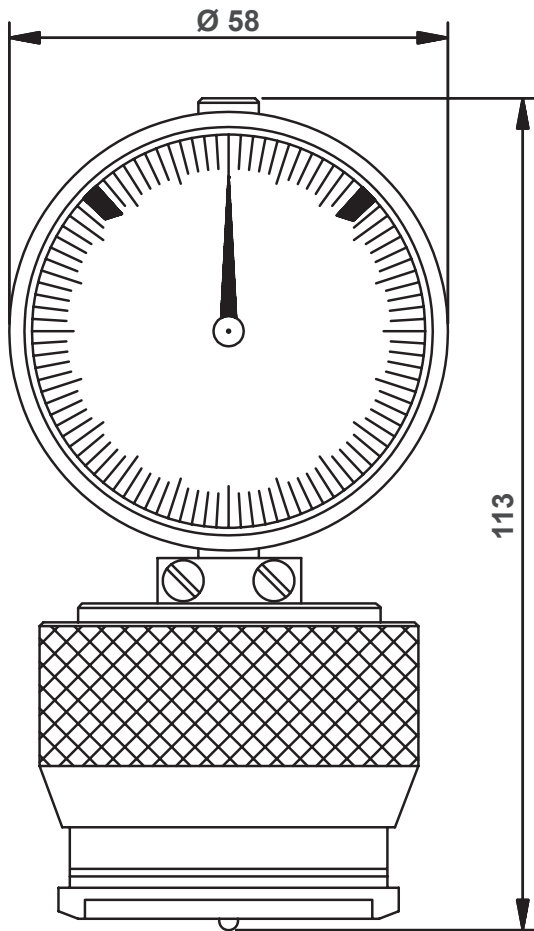

Durometer HP-2.5

all dimensions in mm