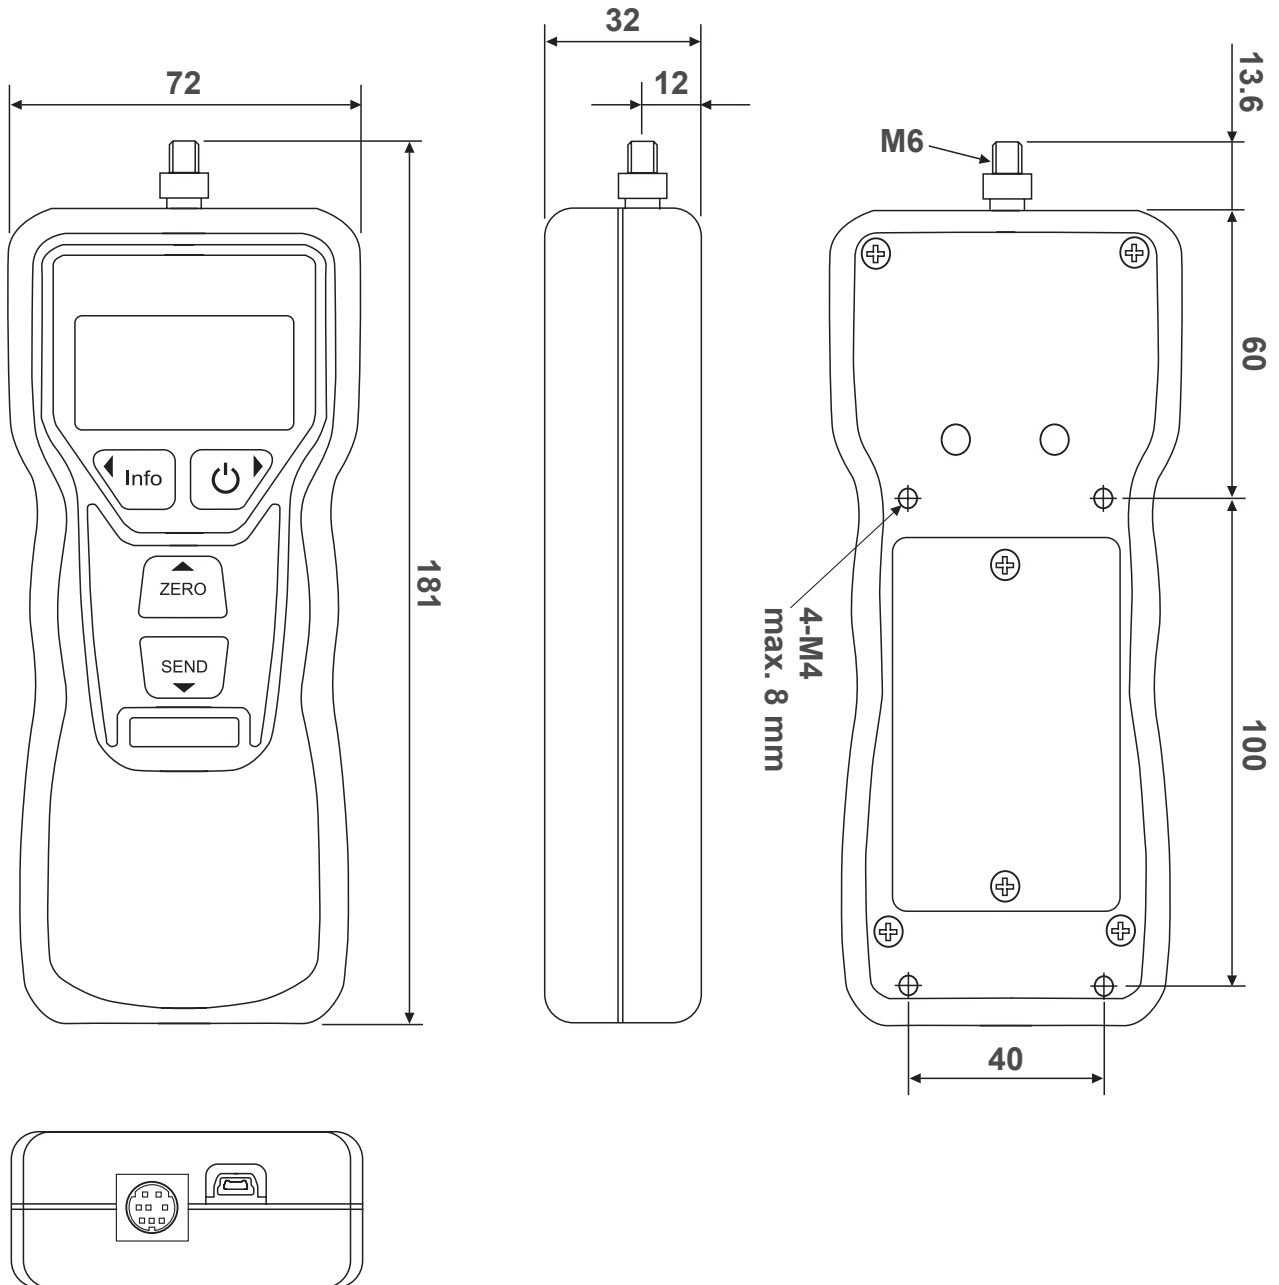

Physical Therapy & Strength Testing Kit RDSV-1000

Force Gauge DSV

dimensions in mm

Handle FOH-1