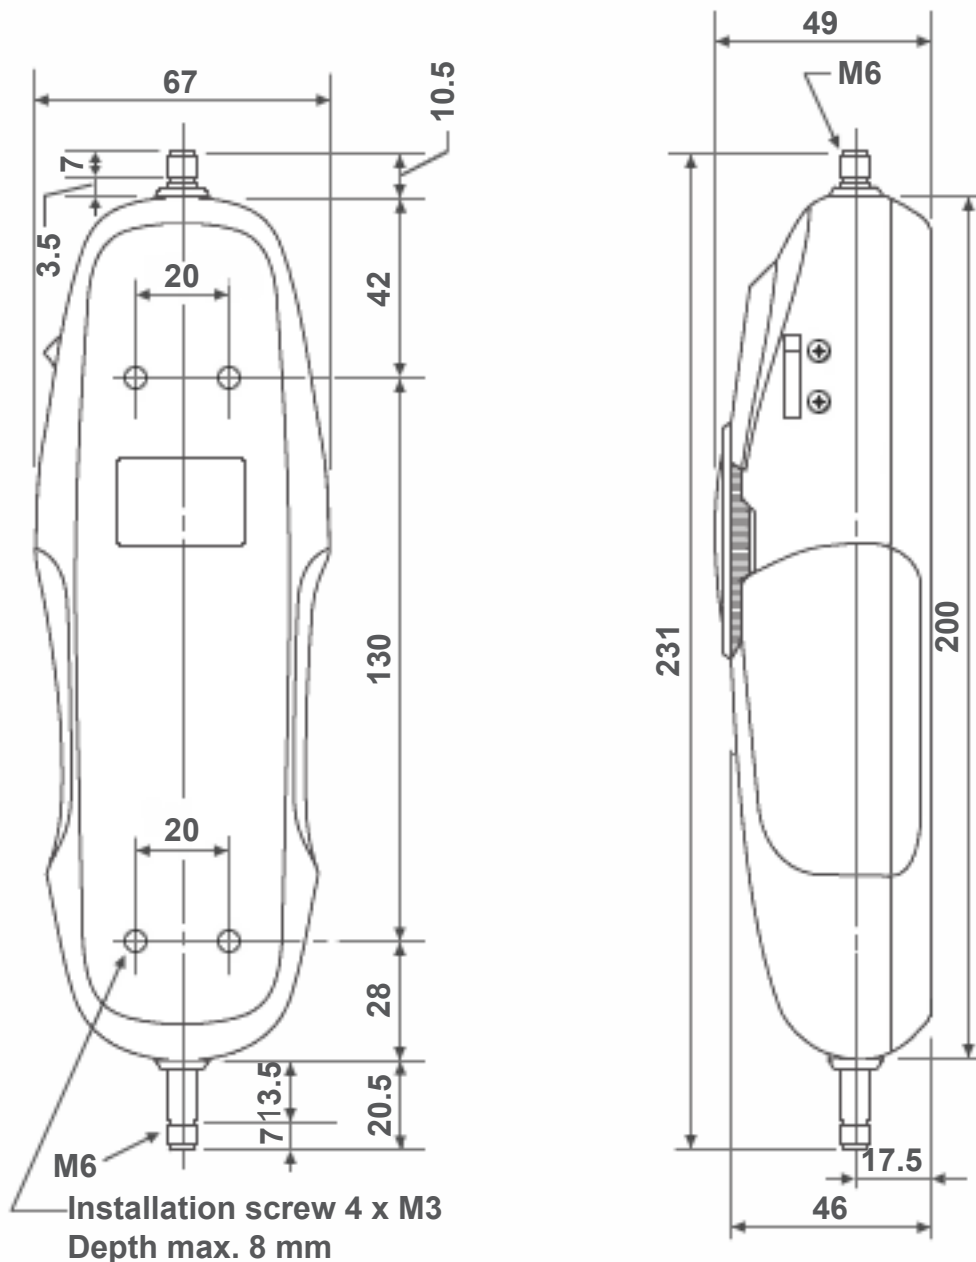

Physical Therapy & Strength Testing Kit RFB-750

Force Gauge FB

Handle FOH-1