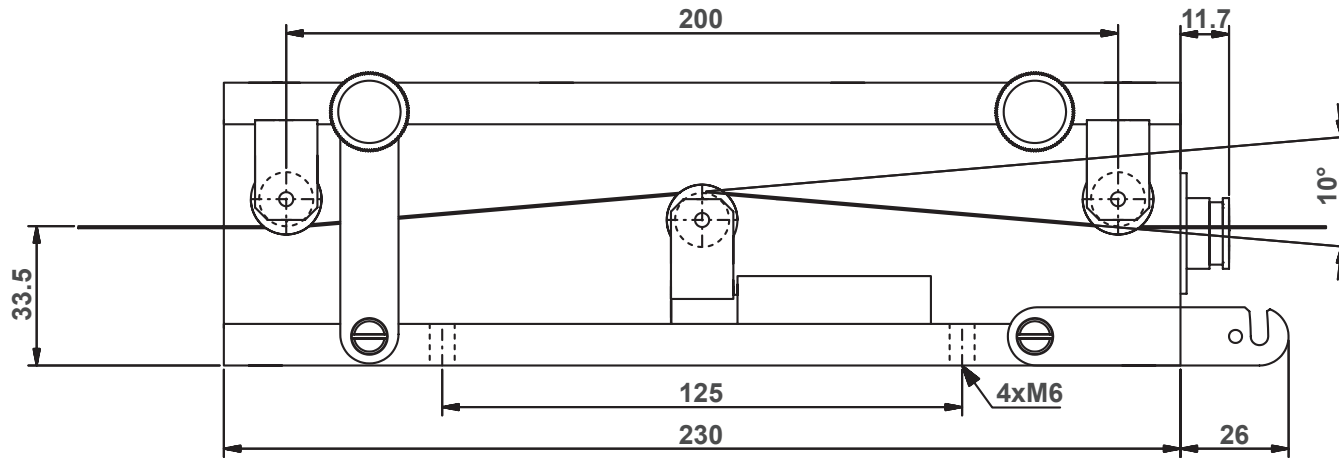

Tension Sensor Model TSB2-20K / TSB2-50K

Dimensions in mm