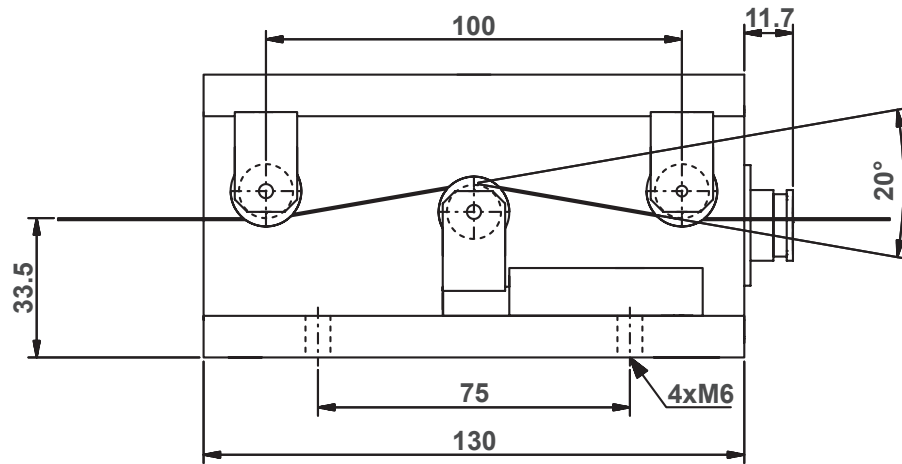

Tension Sensor Model TSB2-500 / TSB2-1000

Dimensions in mm

Specifications subject to change without notice!

Hans Schmidt & Co GmbH
P. O. B. 1154
84464 Waldkraiburg Germany

Phone: int. + 49 / (0)8638 / 9410-0
Fax: int. + 49 / (0)8638 / 4825

e-mail: info@hans-schmidt.com
Internet: http://www.hans-schmidt.com

Tension Sensor Model TSB2-2000 / TSB2-5000 / TSB2-10K

Dimensions in mm

Specifications subject to change without notice!

Hans Schmidt & Co GmbH
P. O. B. 1154
84464 Waldkraiburg Germany