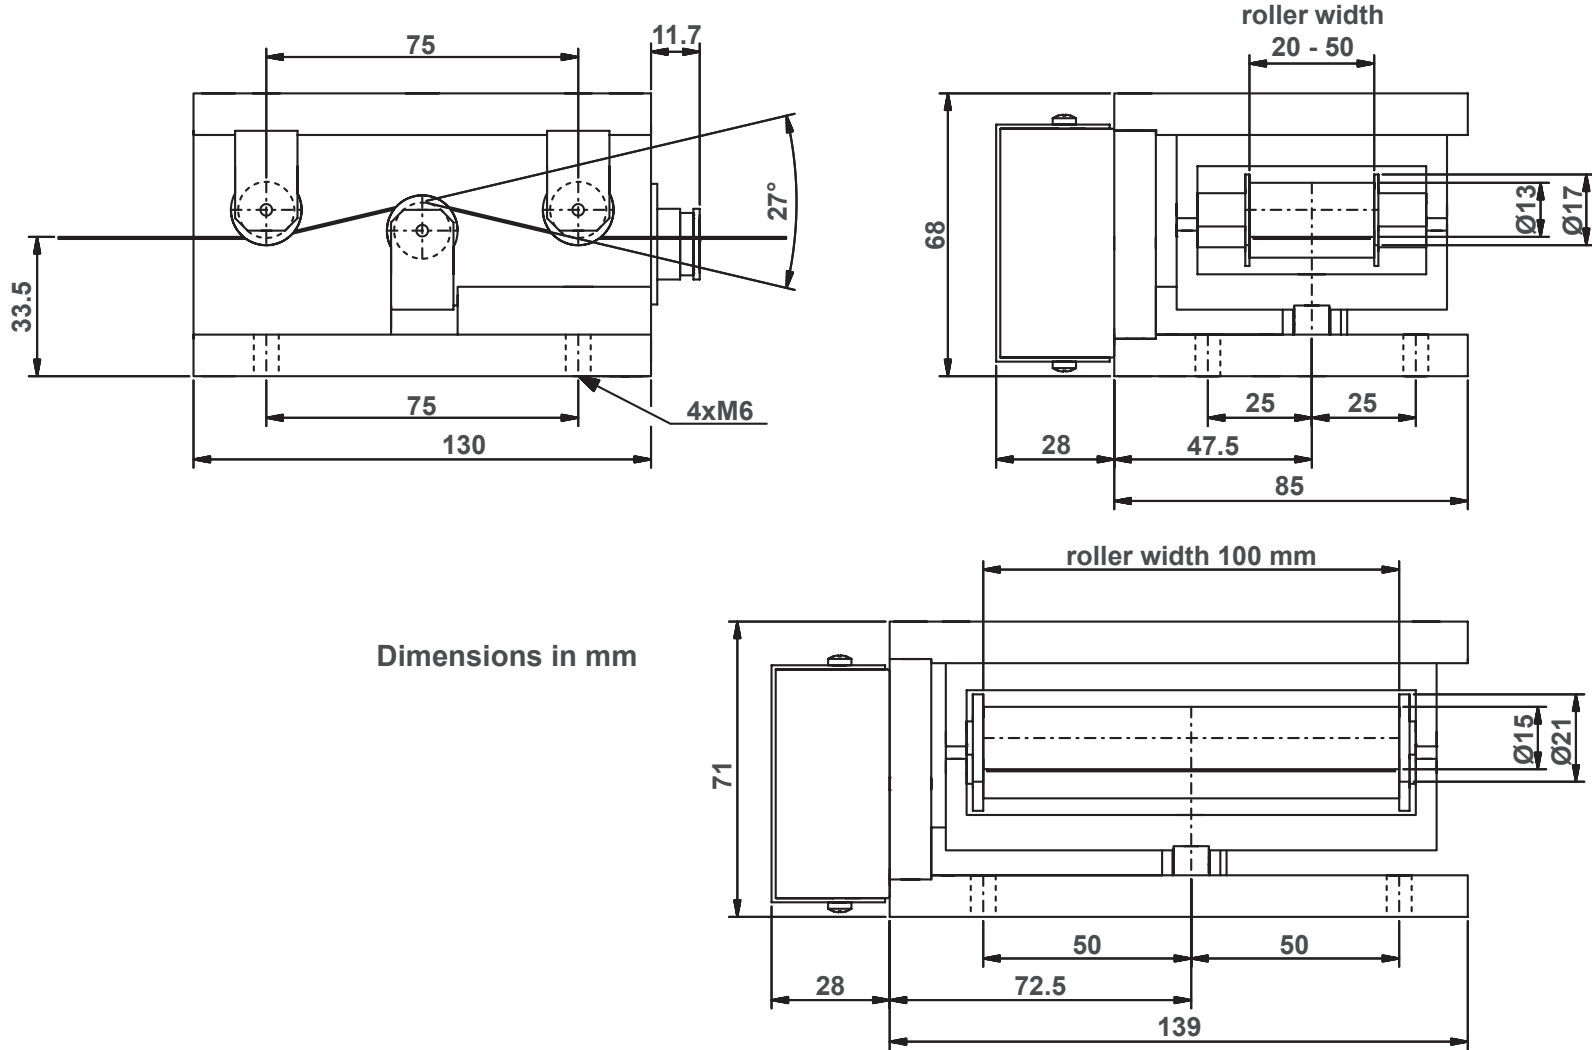

Tension Sensor Model TSB2-500 / TSB2-1000

Dimensions in mm

Specifications subject to change without notice!

Hans Schmidt & Co GmbH
P. O. B. 1154
84464 Waldkraiburg Germany

Phone: int. + 49 / (0)8638 / 9410-0
Fax: int. + 49 / (0)8638 / 4825