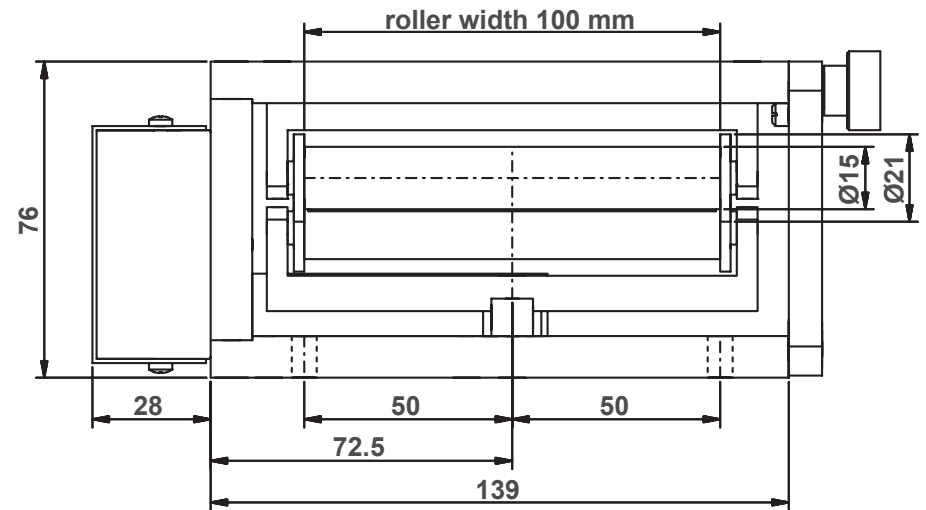

Dimensions in mm

Specifications subject to change without notice!

Hans Schmidt & Co GmbH
P. O. B. 1154
84464 Waldkraiburg Germany

Phone: int. + 49 / (0)8638 / 9410-0
Fax: int. + 49 / (0)8638 / 4825

e-mail: info@hans-schmidt.com
Internet: http://www.hans-schmidt.com