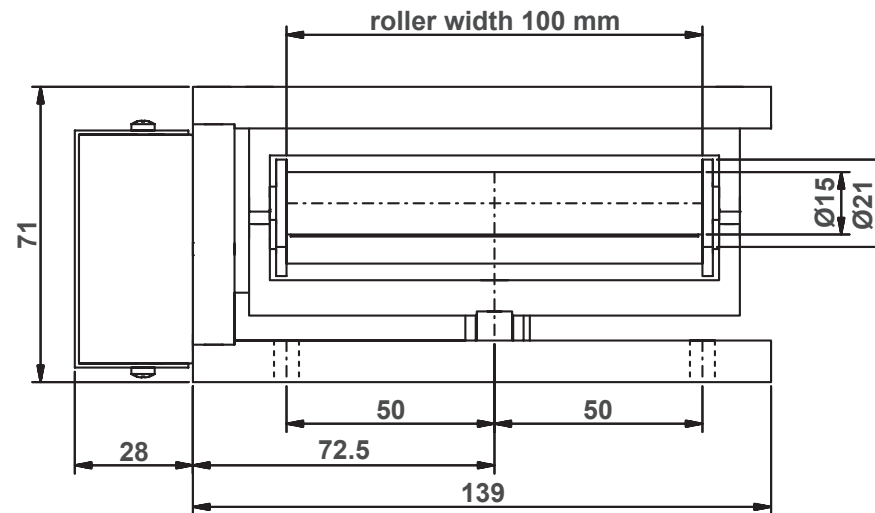

Dimensions in mm