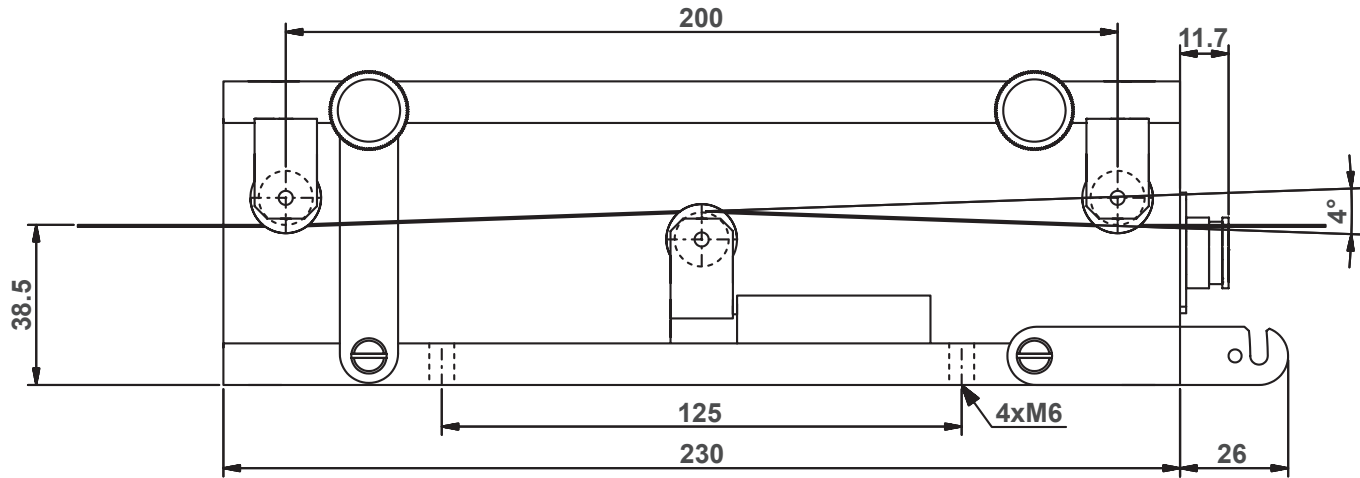

Tension Sensor Model TSB2-100K

Dimensions in mm