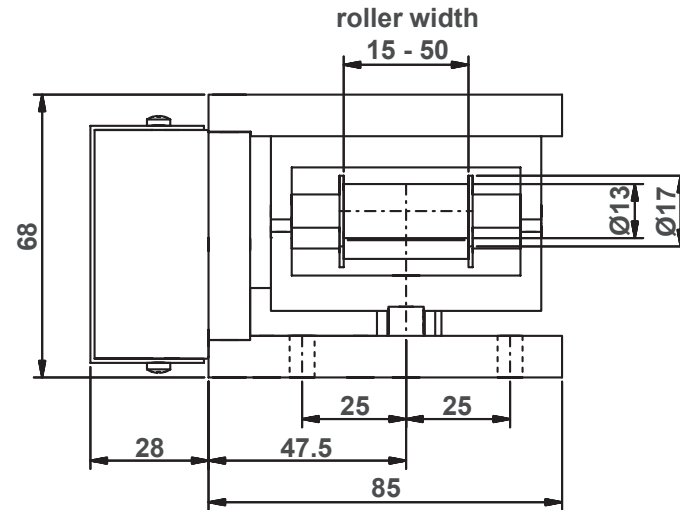

Tension Sensor Model TSB2-2000 / TSB2-5000 / TSB2-10K