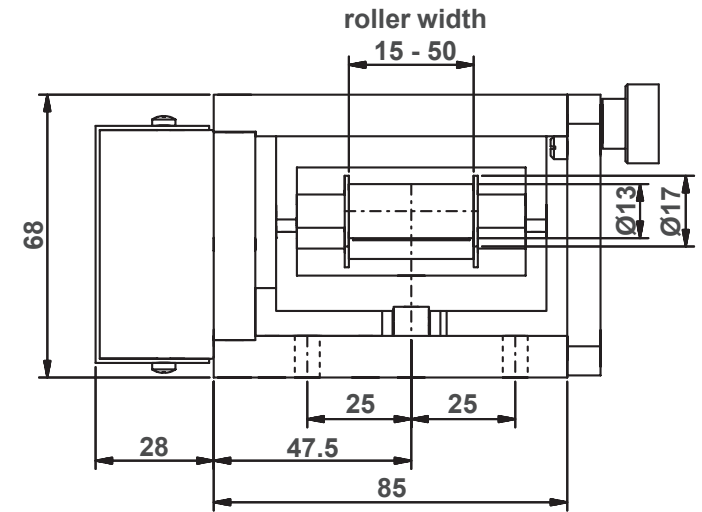

e-mail: info@hans-schmidt.com
Internet: http://www.hans-schmidt.com

Tension Sensor Model TSB2-2000 / TSB2-5000 / TSB2-10K

Dimensions in mm

Specifications subject to change without notice!

Hans Schmidt & Co GmbH
P. O. B. 1154
84464 Waldkraiburg Germany

Phone: int. + 49 / (0)8638 / 9410-0
Fax: int. + 49 / (0)8638 / 4825

e-mail: info@hans-schmidt.com
Internet: http://www.hans-schmidt.com

Tension Sensor Model TSB2-20K / TSB2-50K

Dimensions in mm

Specifications subject to change without notice!