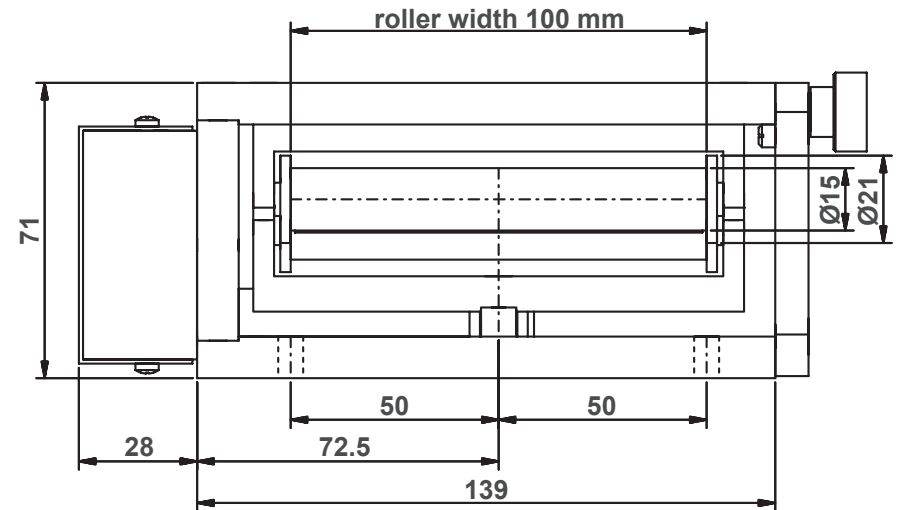

Specifications subject to change without notice!

Hans Schmidt & Co GmbH
P. O. B. 1154
84464 Waldkraiburg Germany

Phone: int. + 49 / (0)8638 / 9410-0
Fax: int. + 49 / (0)8638 / 4825

e-mail: info@hans-schmidt.com
Internet: http://www.hans-schmidt.com