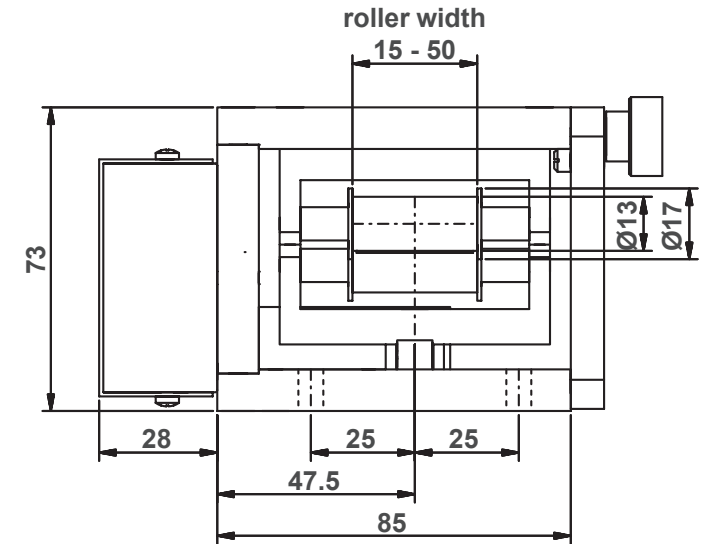

Tension Sensor Model TSB2-100K

Dimensions in mm