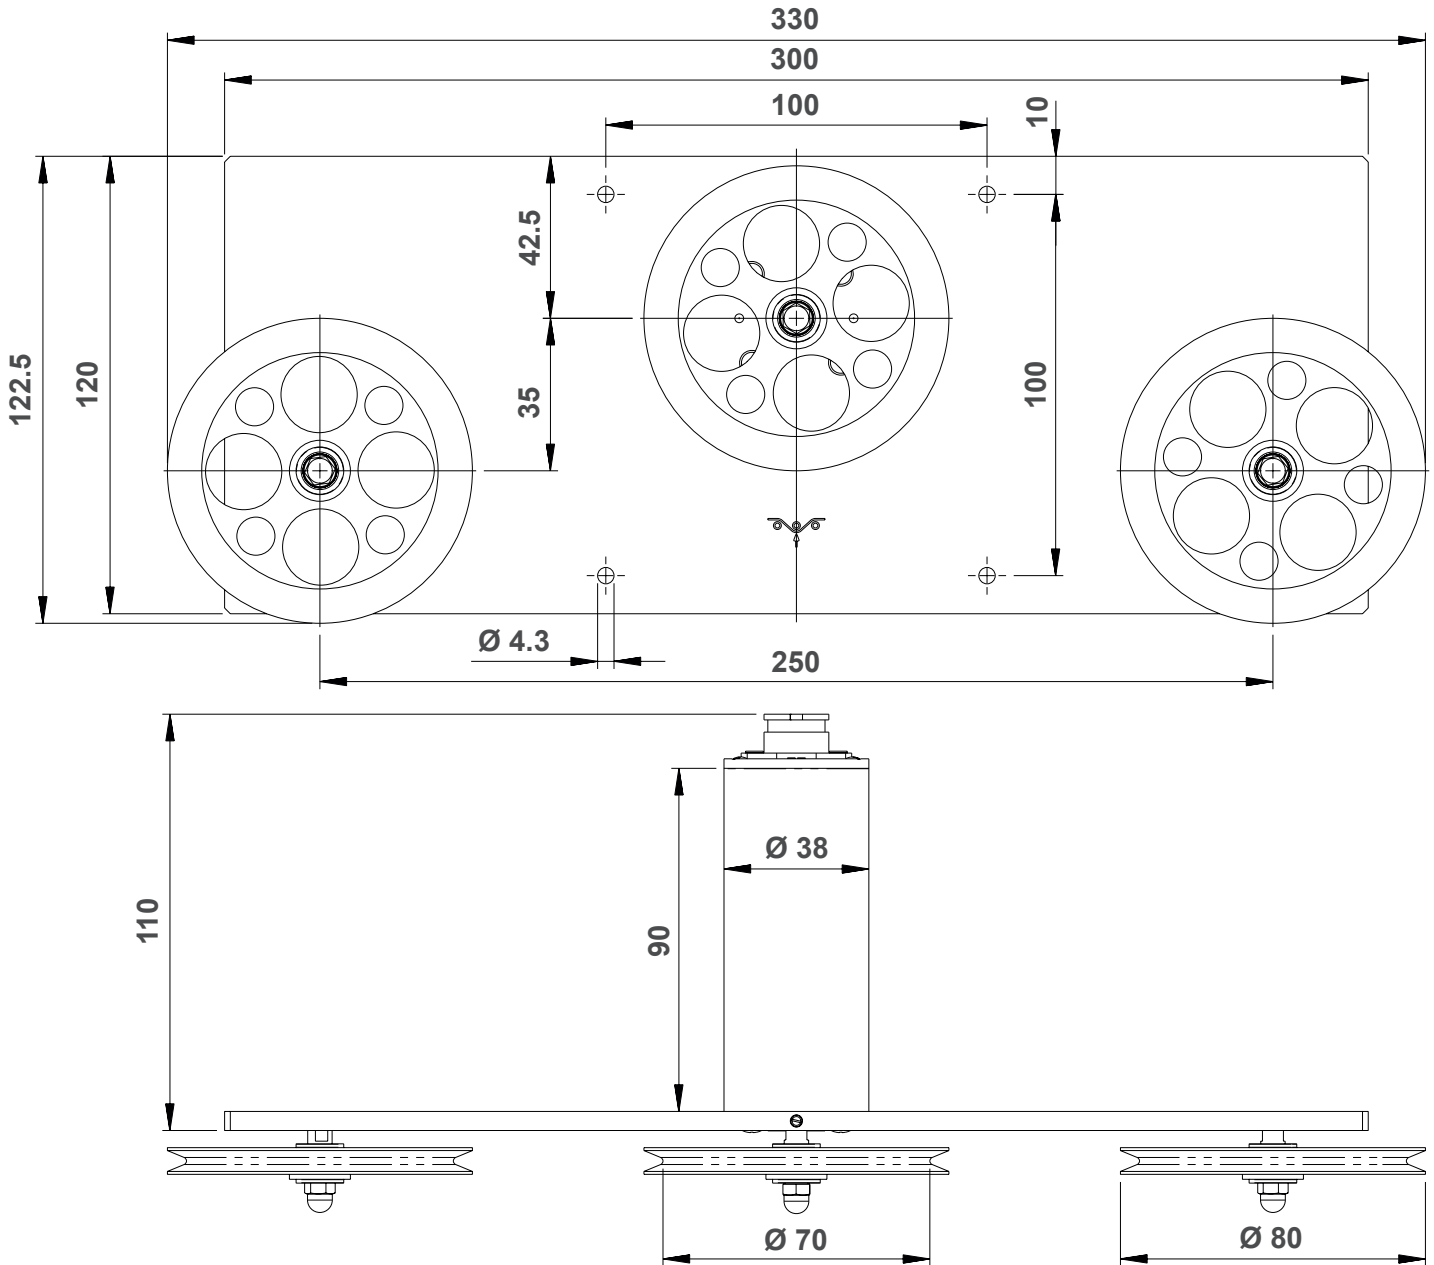

Models TSF1: 0 - 100 cN up to 0 - 1000 cN

Unit: mm

Models TSF1: 0 - 2000 cN up to 0 - 10 daN

Unit: mm