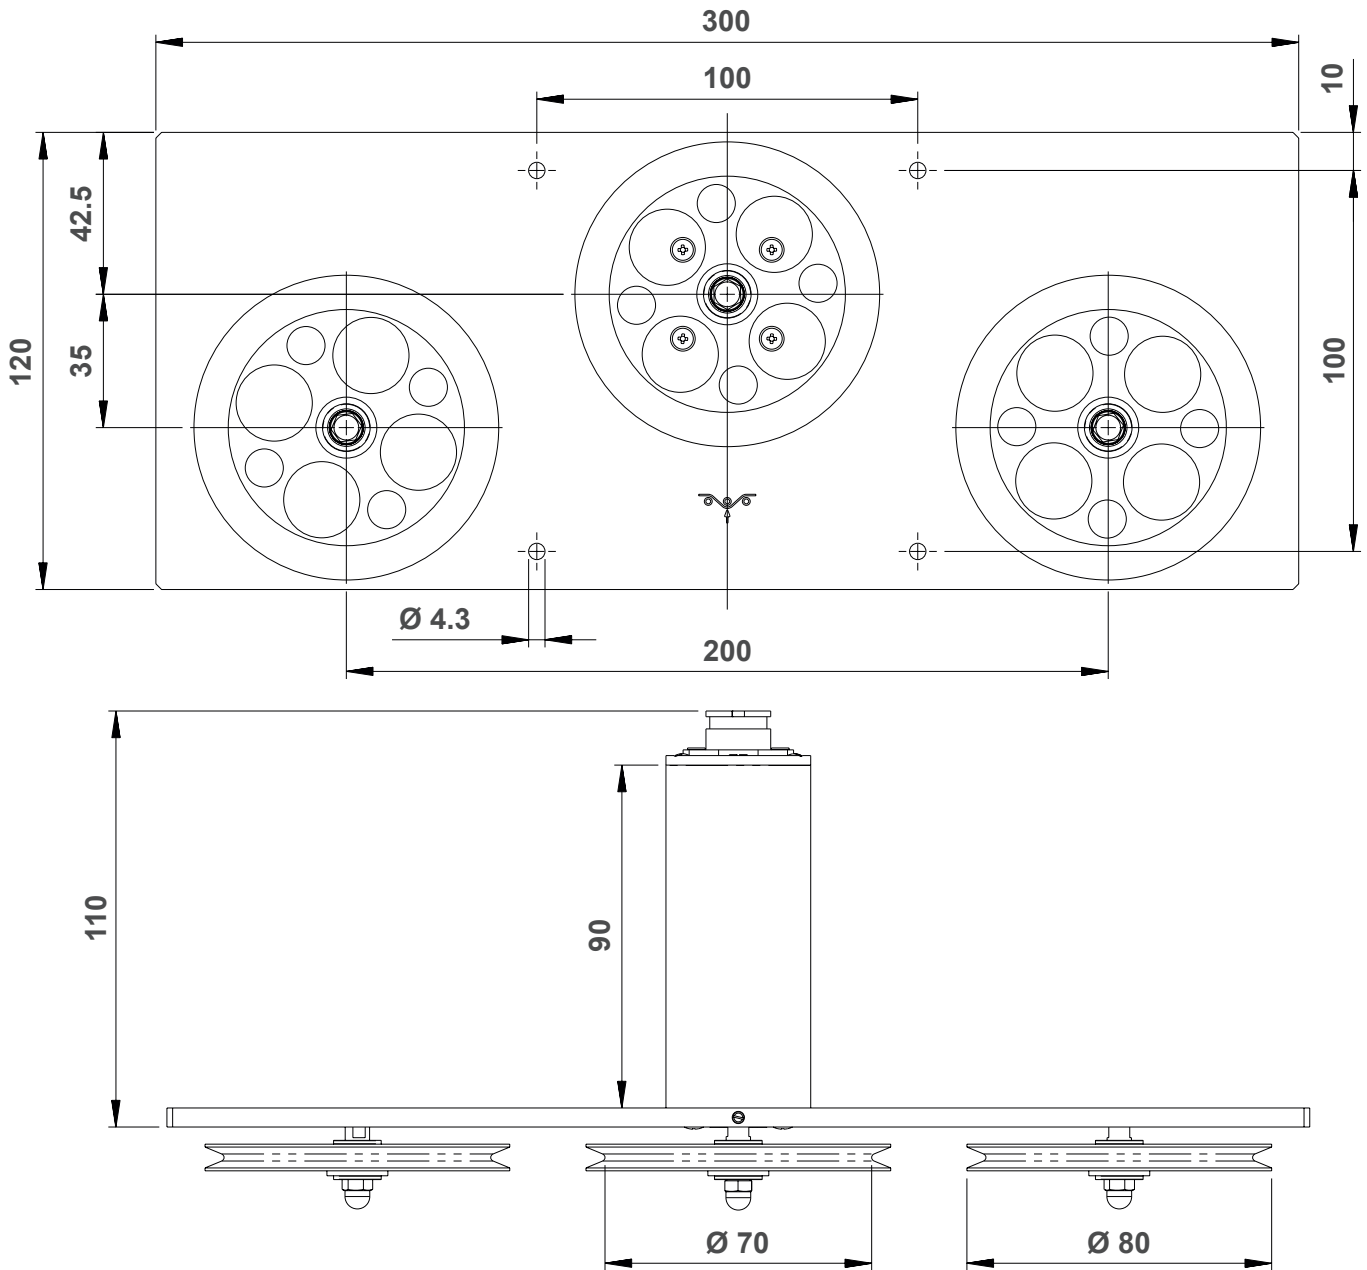

Models TSF1: 0 - 100 cN up to 0 - 1000 cN

Unit: mm

Models TSF1: 0 - 2000 cN up to 0 - 10 daN

Unit: mm