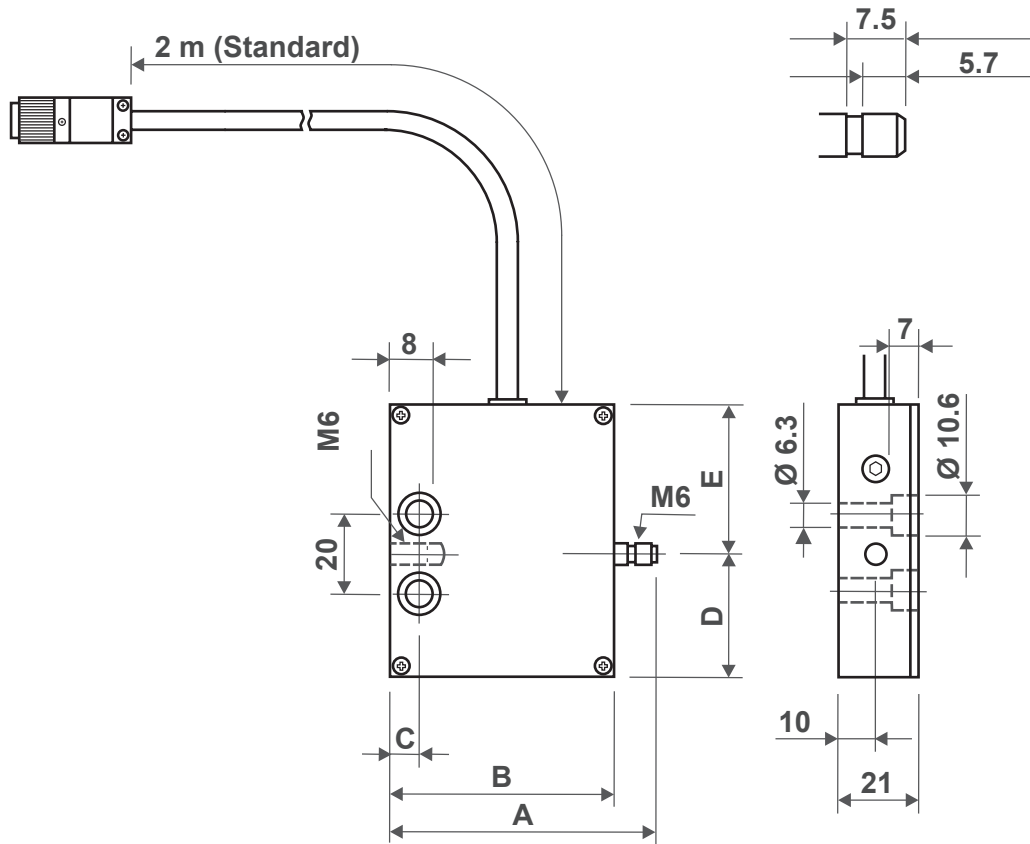

Force Gauge ZTS-DPU/ ZTA-DPU

Force Gauge ZTS/ZTA

Load Cell DPU 2 N to 500 N

Model	Measuring Range	A	B	C	D	E	Measuring Shaft
DPU-2N	2 N	71	57	12	26	32	M 6
DPU-5N	5 N						
DPU-10N	10 N						
DPU-20N	20 N	73	59	7.5	33	39	
DPU-50N	50 N						
DPU-100N	100 N						
DPU-200N	200 N						
DPU-500N	500 N						

Load Cell DPU 1000 N to 20K

Model	Measuring Range	A	B	C	D	E	F	G	Measuring Shaft
DPU-1000N	1000 N	85	58	20	24	40	M12 P1.75 Depth 15	M5 Depth 8	M 10
DPU-2000N	2000 N								
DPU-5000N	5000 N								
DPU-10K	10 kN	105	78	32	36	39	M18 P1.5 Depth 22	M6 Depth 10	ohne
DPU-20K	20 kN	110	88	35	40				