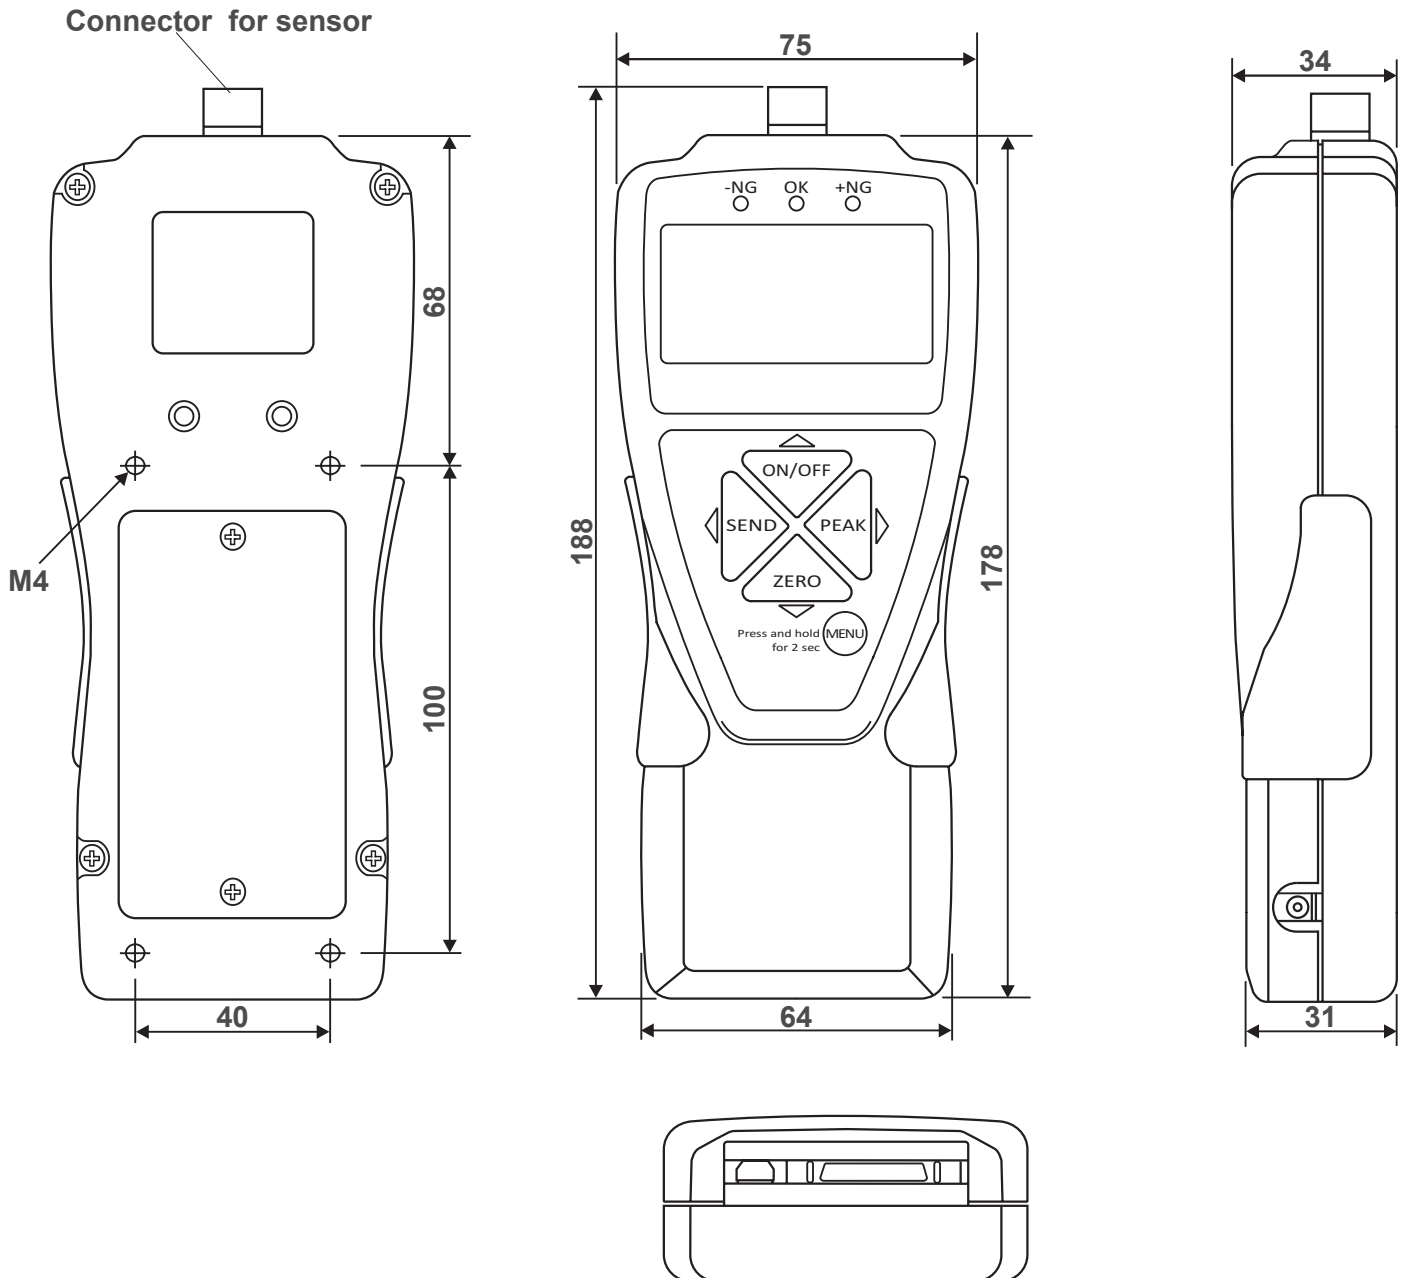

Force Gauge ZTS-DPU/ ZTA-DPU

Force Gauge ZTS/ZTA

Load Cell DPU 2 N to 500 N

Model	Measuring Range	A	B	C	D	E	Measuring Shaft
DPU-2N	2 N	71	57	12	26	32	M 6
DPU-5N	5 N						
DPU-10N	10 N						
DPU-20N	20 N	73	59	7.5	33	39	
DPU-50N	50 N						
DPU-100N	100 N						
DPU-200N	200 N						
DPU-500N	500 N						

Load Cell DPU 1000 N to 20K

Model	Measuring Range	A	B	C	D	E	F	G	Measuring Shaft
DPU-1000N	1000 N	85	58	20	24	40	M12 P1.75 Depth 15	M5 Depth 8	M 10
DPU-2000N	2000 N								
DPU-5000N	5000 N								
DPU-10K	10 kN	105	78	32	36	39	M18 P1.5 Depth 22	M6 Depth 10	ohne
DPU-20K	20 kN	110	88	35	40				