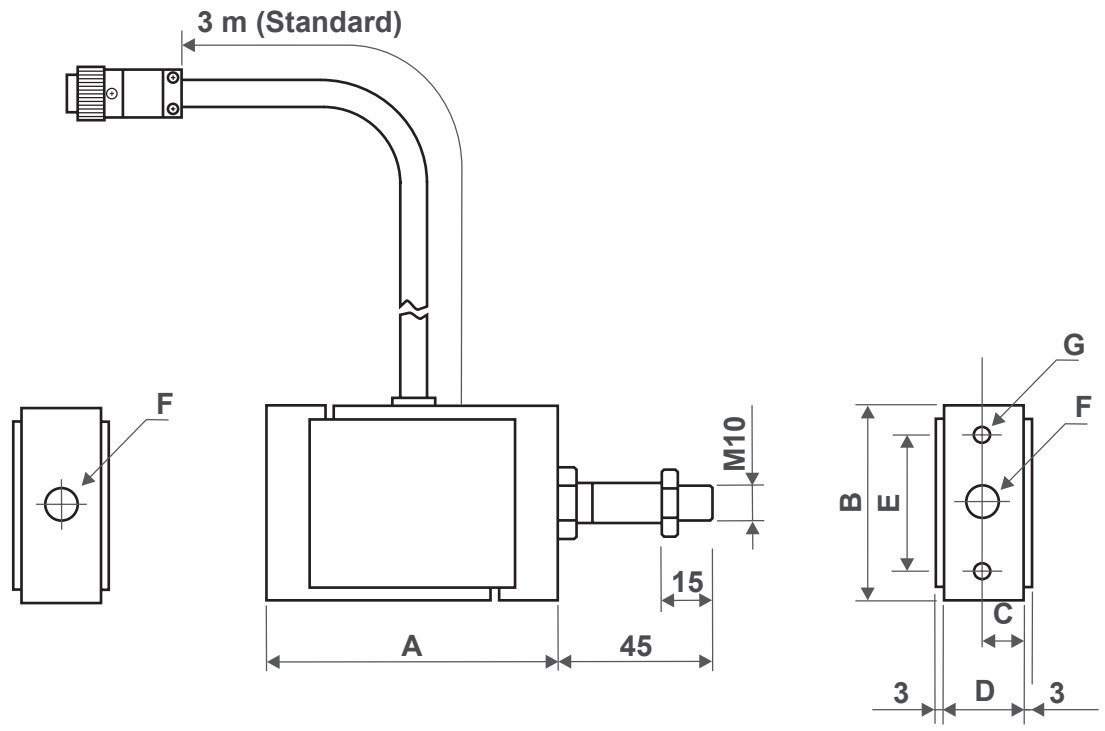

Force Gauge ZTS-DPU/ ZTA-DPU

Force Gauge ZTS/ZTA

Load Cell DPU 2 N to 500 N

Model	Measuring Range	A	B	C	D	E	Measuring Shaft
DPU-2N	2 N	71	57	12	26	32	M 6
DPU-5N	5 N						
DPU-10N	10 N						
DPU-20N	20 N	73	59	7.5	33	39	
DPU-50N	50 N						
DPU-100N	100 N						
DPU-200N	200 N						
DPU-500N	500 N						

Load Cell DPU 1000 N to 20K

Model	Measuring Range	A	B	C	D	E	F	G	Measuring Shaft
DPU-1000N	1000 N	85	58	20	24	40	M12 P1.75 Depth 15	M5 Depth 8	M 10
DPU-2000N	2000 N								
DPU-5000N	5000 N								
DPU-10K	10 kN	105	78	32	36	39	M18 P1.5 Depth 22	M6 Depth 10	ohne
DPU-20K	20 kN	110	88	35	40				