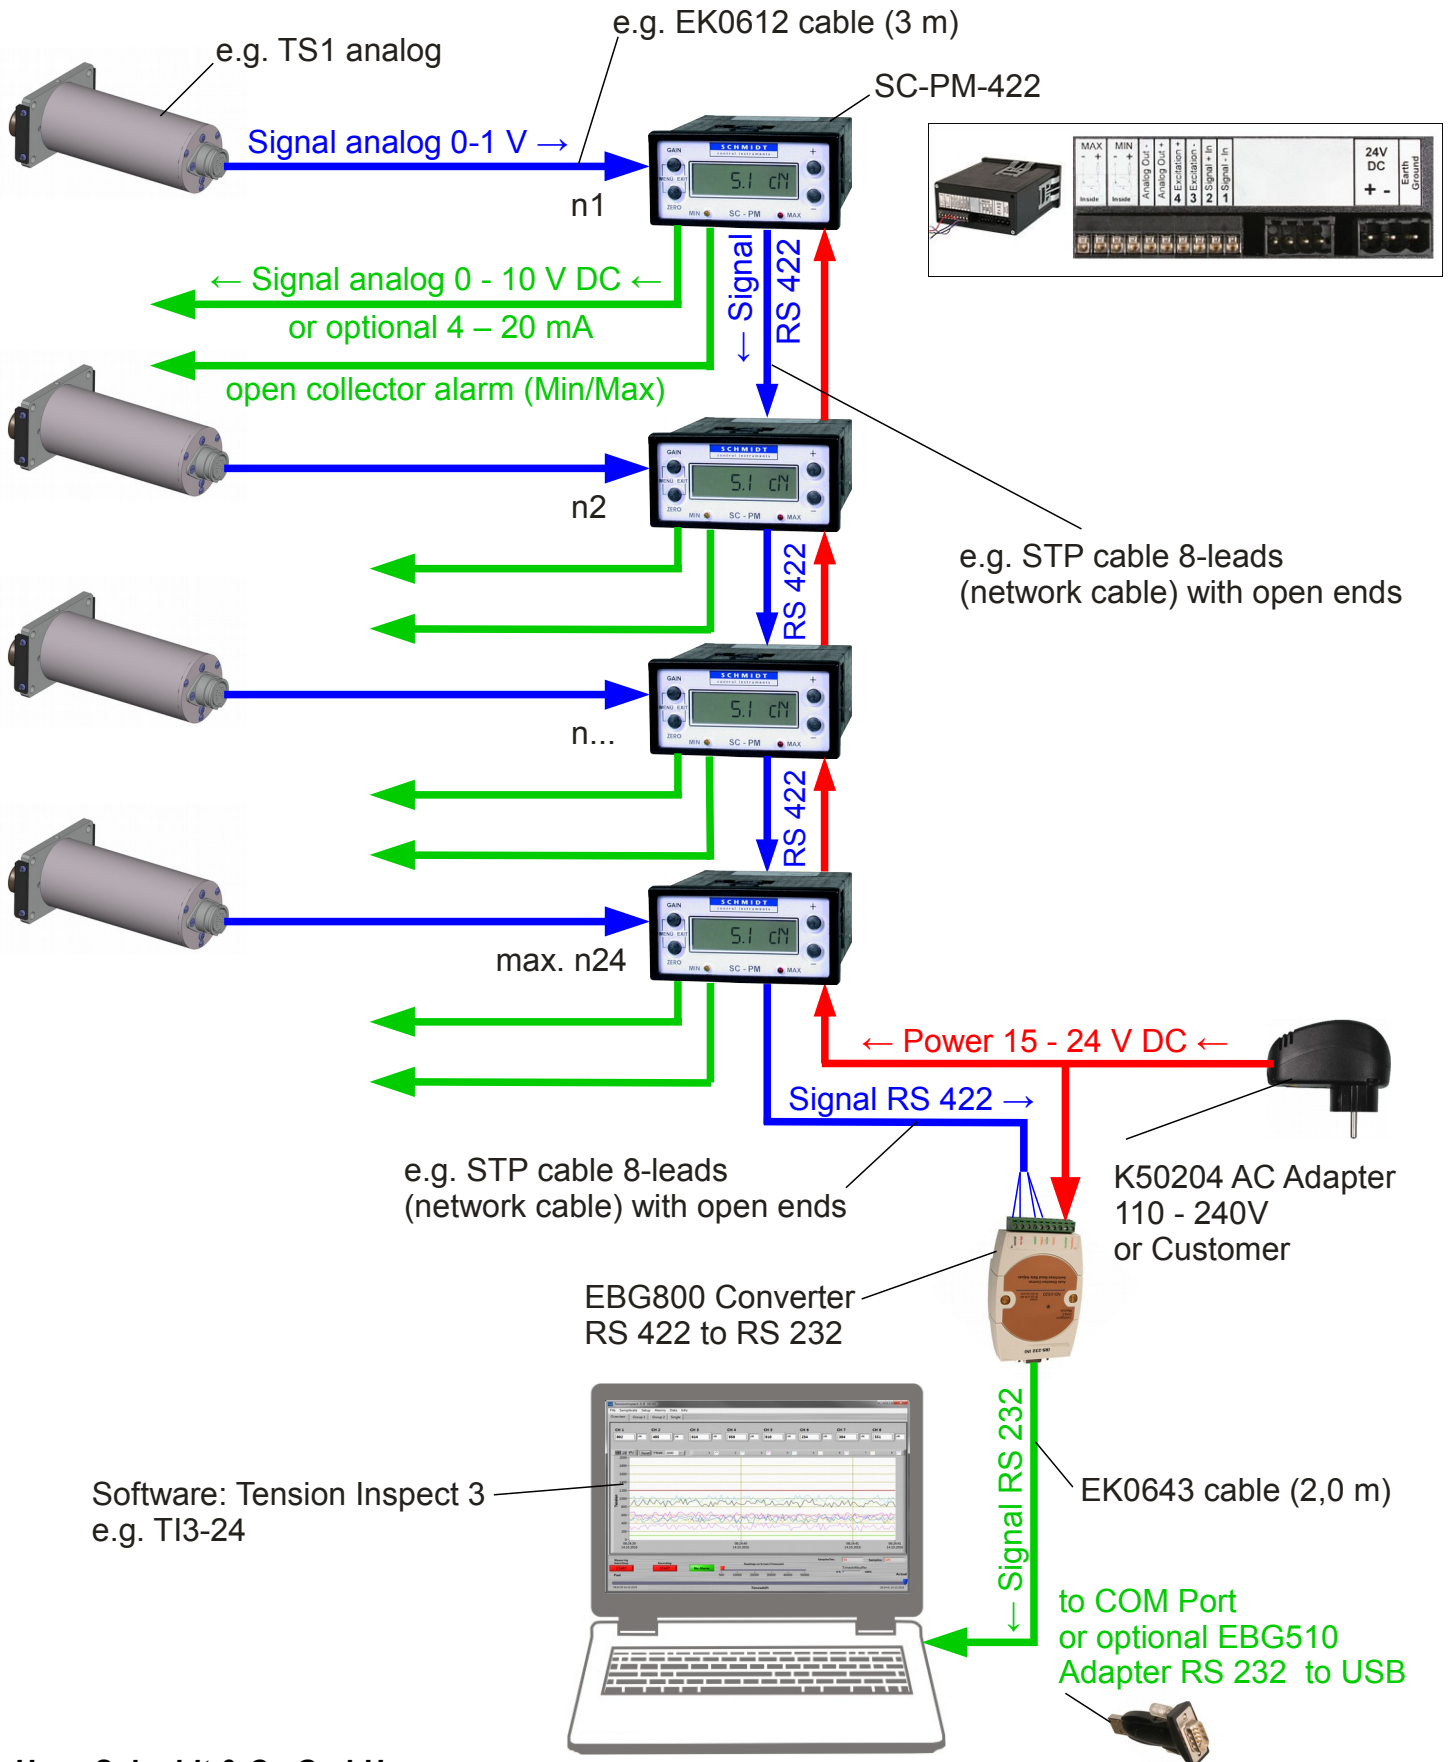

24 TS-Sensor with Display SC-PM-422

outputs: RS 422, analog and alarm

24 FS1 Sensor with Display SC-PM-422

outputs: RS 422, analog and alarm

24 MZ-A10 Sensor without integrated amplifier with 32 Display SC-PMD-422 outputs: RS 422, analog and alarm