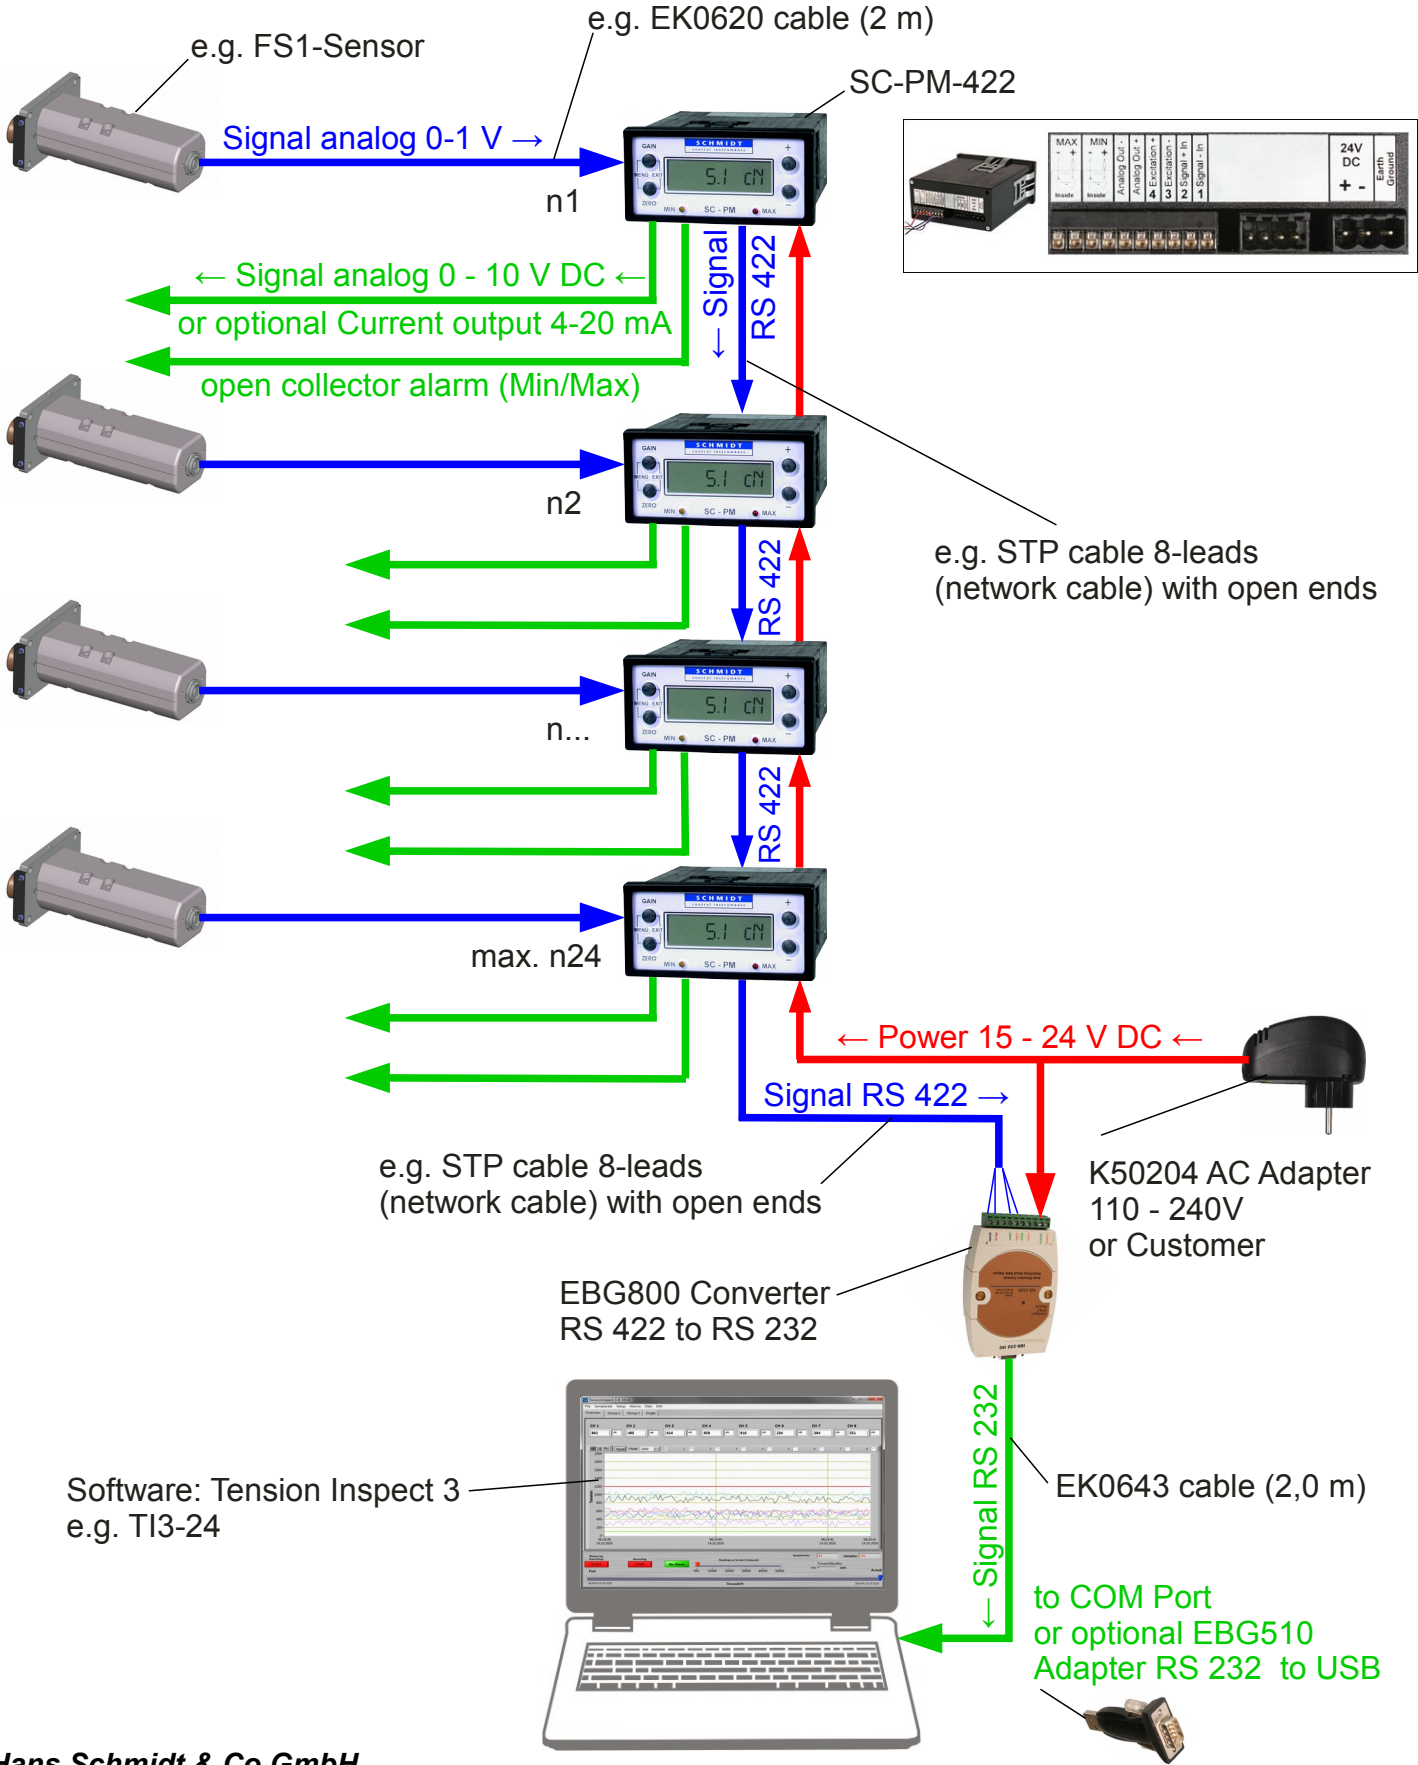

24 TS-Sensor with Display SC-PM-422

outputs: RS 422, analog and alarm

24 FS1 Sensor with Display SC-PM-422

outputs: RS 422, analog and alarm

24 MZ-A10 Sensor without integrated amplifier with 32 Display SC-PMD-422 outputs: RS 422, analog and alarm