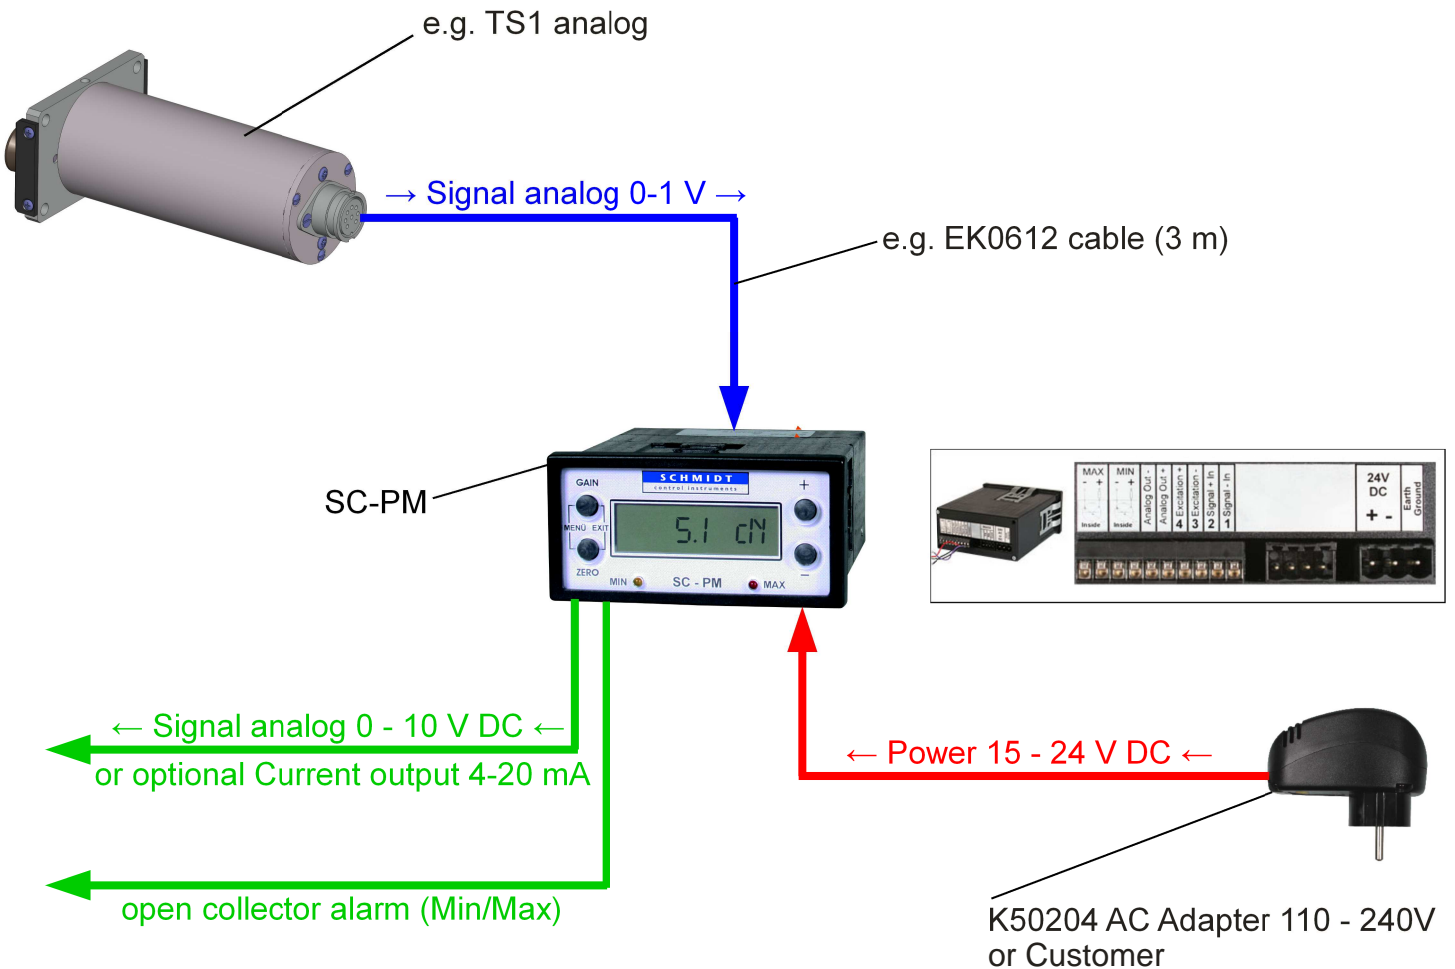

TS-Sensor with Display SC-PM

outputs: analog and alarm

FS - Sensor with Display SC-PM

outputs: analog and alarm

MZ - Sensor with Display SC-PM

outputs: analog and alarm