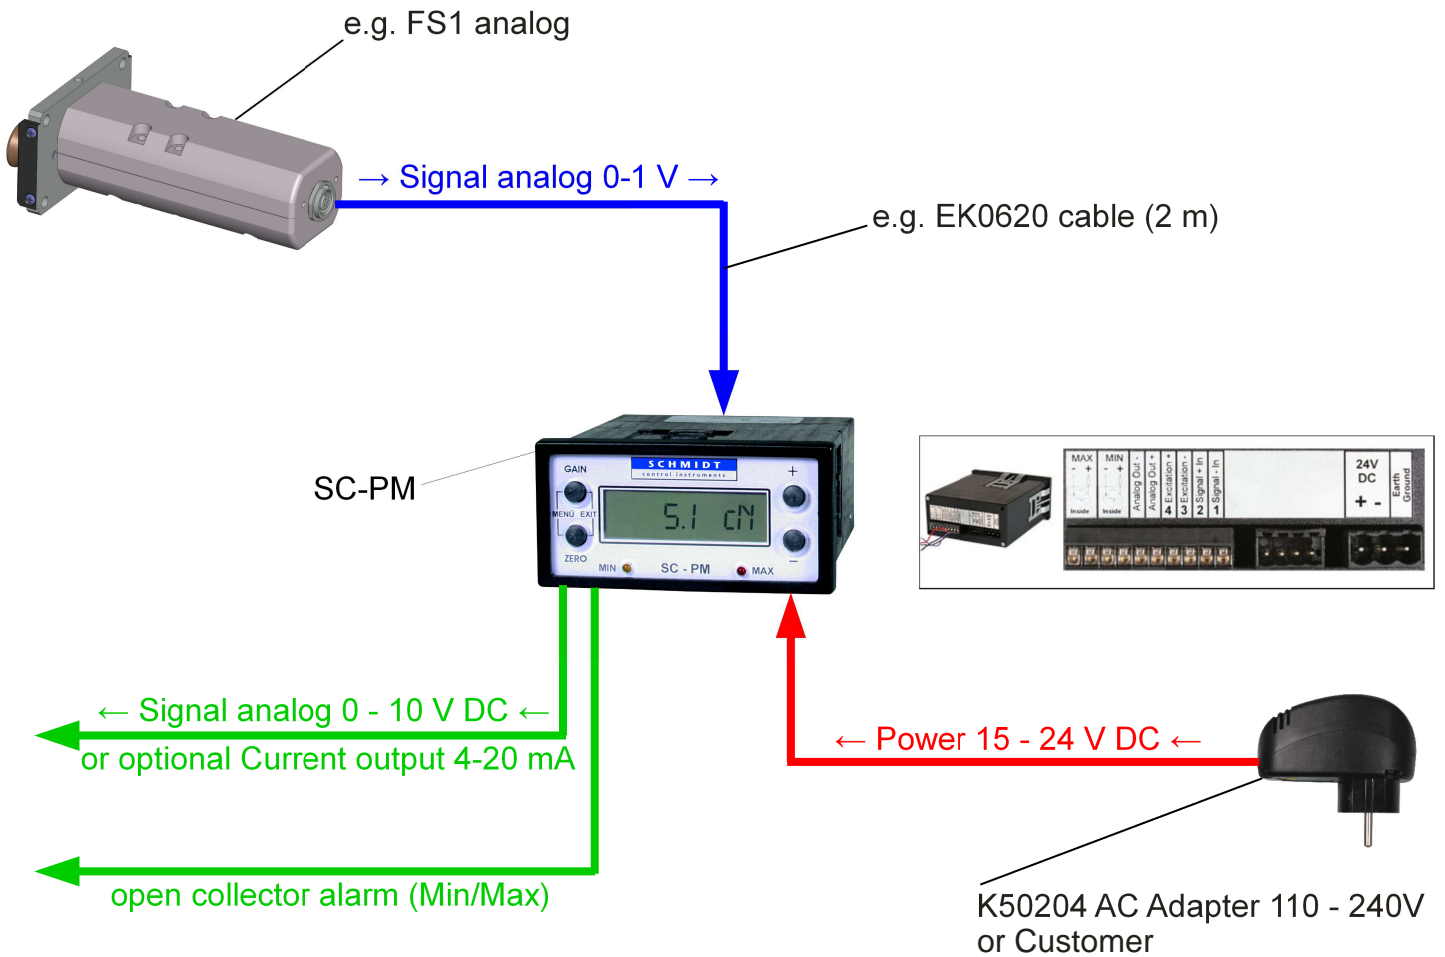

TS-Sensor with Display SC-PM

outputs: analog and alarm

FS - Sensor with Display SC-PM

outputs: analog and alarm

MZ - Sensor with Display SC-PM

outputs: analog and alarm