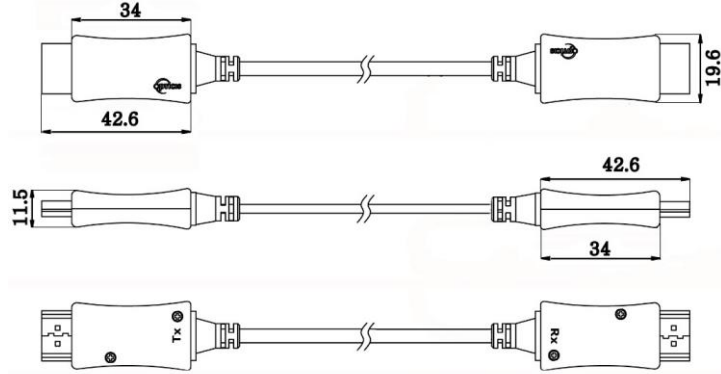

# HDMI 2.0 ACTIVE OPTICAL CABLE, HDFC-200P

## Dimension [mm]

42.6 x 19.6 x 11.5mm (WDH)