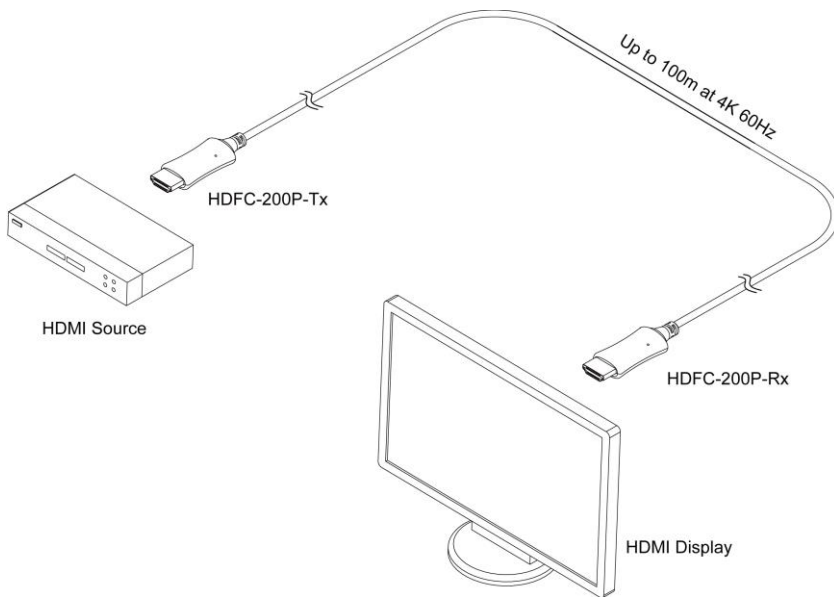

Connection Diagram

4K (4096x2160) @60Hz up to 100m

Example: Media player and HDMI Display Set-up

TX: Media player, PC or laptop

RX: Monitor, TV and Projector that has USB input

Opticis Co., Ltd.

3F, 305, Sanseong-daero Sujeong-gu
Seongnam-si, Gyeonggi-do, 13354 South Korea
Tel: +82 (31) 719-8033
Fax: +82 (31) 719-8032

tosales@opticis.com

All contents are subject to be changed without prior notice.