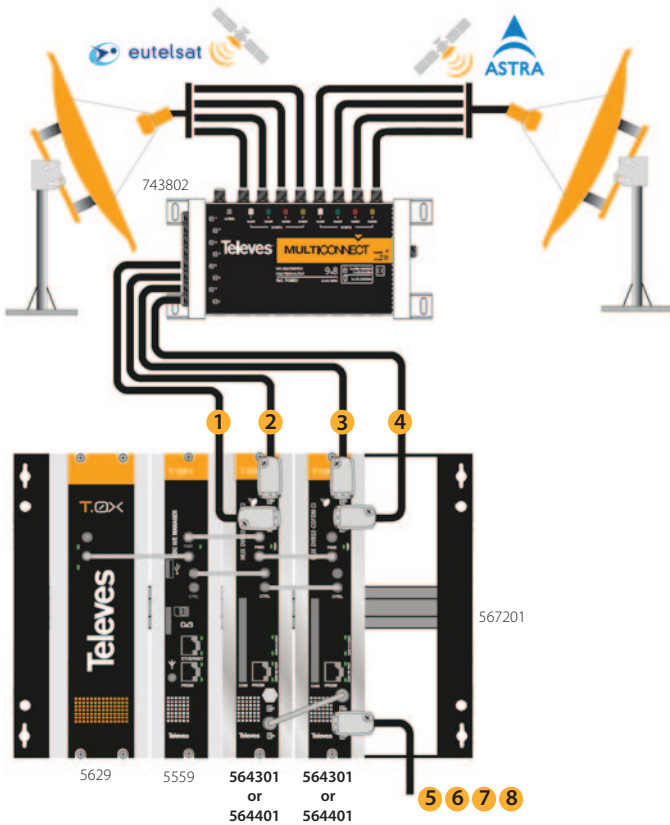

✓ Example of application

- In the example, the first module receives signals from Hotbird and Astra in two bands (1 VL and 2 VL) and the second module receives signals from Eutelsat and Astra (3 VH and 4 HH).
- MUX 1 and 2 (5 and 6 in the drawing) contain services from different bands (and polarities) of both Hotbird 13°E and ASTRA 19°E coming from inputs 1 and 2.
- MUX 3 and 4 (7 and 8 in the drawing) contain services from different bands (and polarities) of both Hotbird 13°E and ASTRA 19°E coming from inputs 3 and 4.
- The headend management module (5559) allows you to remotely change the programs that are made available in the system. This is done via either the TOX Suite SW (PC) or Android App installed in a smartphone or tablet. Since the modules incorporate SID control any changes won't require the TVs to be re-tuned since new services will automatically replace the existing ones.

DVB-S/S2 Inputs

1	2	3	4		
<table border="1"> <tr><td>11034 V 27500</td><td>Russia 24</td></tr> <tr><td></td><td>TRT Turk</td></tr> <tr><td></td><td>Al Jazeera International</td></tr> <tr><td></td><td>JN1</td></tr> <tr><td></td><td>Shanson</td></tr> <tr><td></td><td>2M Monde</td></tr> <tr><td></td><td>CCTV News</td></tr> <tr><td></td><td>RTR Planeta</td></tr> </table>	<table border="1"> <tr><td>11538 V 22000</td><td>Russia Today</td></tr> <tr><td></td><td>France 24 (en Francais)</td></tr> <tr><td></td><td>France 24 (en English)</td></tr> <tr><td></td><td>France 24 (en Arabic)</td></tr> <tr><td></td><td>CCTV 9 Doc</td></tr> <tr><td></td><td>CCTV F</td></tr> <tr><td></td><td>CCTV News</td></tr> <tr><td></td><td>TV5 Monde Europe</td></tr> </table>	<table border="1"> <tr><td>11656 V 22000</td><td>TVE International</td></tr> <tr><td></td><td>Canal 24 Horas</td></tr> </table>	<table border="1"> <tr><td>12596 V 27500</td><td>Armenia 1</td></tr> <tr><td></td><td>BBC World News</td></tr> <tr><td></td><td>Sonshine TV</td></tr> <tr><td></td><td>ORT International</td></tr> <tr><td></td><td>CNN International</td></tr> <tr><td></td><td>Ahlebeit TV</td></tr> <tr><td></td><td>EuroNews</td></tr> <tr><td></td><td>JSTV</td></tr> </table>	<table border="1"> <tr><td>12545 H 22000</td><td>SAT. 1</td></tr> <tr><td></td><td>ProSieben</td></tr> <tr><td></td><td>Kabel 1</td></tr> <tr><td></td><td>N24</td></tr> <tr><td></td><td>SAT.1 Gold</td></tr> <tr><td></td><td>ProSieben MAXX</td></tr> <tr><td></td><td>Kabel Eins Classics</td></tr> </table>	<table border="1"> <tr><td>12188H 27500</td><td>RTL</td></tr> <tr><td></td><td>RTL 2</td></tr> <tr><td></td><td>Super RTL</td></tr> <tr><td></td><td>n-TV</td></tr> <tr><td></td><td>Vox</td></tr> <tr><td></td><td>Channel 21</td></tr> <tr><td></td><td>RTL Living</td></tr> <tr><td></td><td>RTL Nitro</td></tr> </table>

DVB-T Outputs (564301) / DVB-C (564401)

5	6	7	8
<table border="1"> <tr><td>MUX.1</td><td>Russia 24</td></tr> <tr><td></td><td>Russia Today</td></tr> <tr><td></td><td>RTR Planeta</td></tr> <tr><td></td><td>Shanson</td></tr> <tr><td></td><td>CCTV 9 Doc</td></tr> <tr><td></td><td>CCTV F</td></tr> <tr><td></td><td>CCTV News</td></tr> </table>	<table border="1"> <tr><td>MUX.2</td><td>France 24 (en Francais)</td></tr> <tr><td></td><td>TV5 Monde Europe</td></tr> <tr><td></td><td>Al Jazeera Internationa</td></tr> <tr><td></td><td>France 24 (en English)</td></tr> <tr><td></td><td>TVE International</td></tr> <tr><td></td><td>Canal 24 Horas</td></tr> </table>	<table border="1"> <tr><td>MUX.3</td><td>SAT. 1</td></tr> <tr><td></td><td>SAT.1 Gold</td></tr> <tr><td></td><td>Kabel 1</td></tr> <tr><td></td><td>N24</td></tr> <tr><td></td><td>n-TV</td></tr> <tr><td></td><td>Vox</td></tr> <tr><td></td><td>ORT International</td></tr> </table>	<table border="1"> <tr><td>MUX.4</td><td>BBC World News</td></tr> <tr><td></td><td>EuroNews</td></tr> <tr><td></td><td>ProSieben</td></tr> <tr><td></td><td>ProSieben MAXX</td></tr> <tr><td></td><td>RTL</td></tr> <tr><td></td><td>RTL 2</td></tr> <tr><td></td><td>Super RTL</td></tr> </table>