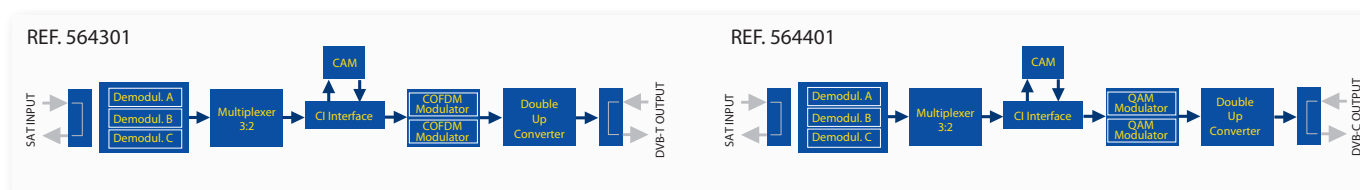

TWIN TRANSMODULATORS WITH REMULTIPLEXING

TWO OUTPUT MUXE PER MODULE

✓ Main Features

- Remote monitoring and configuration **via CDC**.
- The installer can configure the output services as well as **delete any specific PID** from any of them.
- It provides information about the of **useful rate of every input service** and shows the output channel occupancy.

✓ Block Diagram

✓ Technical Specifications

SAT Demodulator	Input frequency	MHz	950 - 2150	Through losses (tip.)	dB	< 1,5
	Symbol rate	Mbaud	2 - 45	Modulation	DVB-S2	QPSK, 8PSK
	Frequency step	MHz	1		DVB-S	QPSK
	Input/Output connectors	type	"F" female	Internal FEC	LDPC	9/10, 8/9, 5/6, 4/5, 3/4, 2/3, 3/5, 1/2
	Input impedance	ohm	75	External FEC		Bose-Chaudhuri-Hocquenghem
	LNB Powering	Vdc/KHz	13-17- OFF / 22KHz (ON-OFF)	Roll-off factor	%	20, 25, 35
	SAT selection (DISEqC)		A, B, C, D	Input R.O.E. (min.)	dB	10
QAM Modulator (Ref. 564401)	Modulation format	QAM	16, 32, 64, 128, 256	Scrambling		DVB ET300429
	Symbol rate	Mbaud	1 - 7,2 (selec.)	Interleaving		DVB ET300429
	Roll-off factor	%	15	Bandwidth (max.)	MHz	8,3
	Error correction		Reed Solomon (188, 204)	Output spectrum (selec.)		Regular / Inverted
COFDM Modulator (Ref. 564301)	Modulation format		QPSK, 16QAM, 64QAM	Scrambling		DVB ET300744
	Guard interval		1/4, 1/8, 1/16, 1/32	Interleaving		DVB ET300744
	FEC		1/2, 2/3, 3/4, 5/6, 7/8	Cell_id		Selectable
	Bandwidth	MHz	7, 8	Output spectrum (selec.)		Regular / Inverted
RF Output	Output frequency (selec.)	MHz	46 - 862	Through losses (tip.)	dB	< 1,5
	Frequency steps	564401	250	Return losses (tip.)	dB	> 12
		564301	166 - 125 (selectable by the user)			
	Max. output level (selec.)	dBμV	80 ±5	Input/Output connectors	type	"F" female
Attenuation (program.)	dB	> 15	Output impedance	ohm	75	
General	Consumption 24Vdc (with signal)*	mA	530 (564301) 540 (564401) => Not powering the LNB and no inserted CAM			
			630 (564301) 640 (564401) => Not powering the LNB and inserted CAM			
			880 (564301) 890 (564401) => One powered LNB and inserted CAM			
			1130 (564301) 1140 (564401) => Two powered LNBs and inserted CAM			
Protection index			IP20			

* Consumption measured using an input signal. The consumption of both CAM and LNB are related to the maximum obtained, but in any case they depend on the system's CAM and LNB.

The described technical specifications are defined for a room temperature of 45C degrees (113 F degrees). For higher temperatures, an artificial ventilation system must be used.