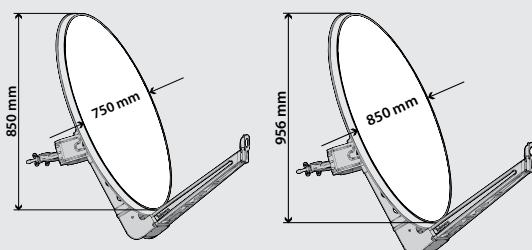

QSD RANGE

REF	DESCRIPTION	COLOUR
7902	QSD 75	■
790201	QSD 75	□
7903	QSD 85	■
790301	QSD 85	□

TECHNICAL FEATURES

QSD RANGE	QSD 75	QSD 85
Dimensions	750x850	850x950
Gain	38,5 dB	39,5 dB
Frequency	10,7 - 12,75 GHz	10,7 - 12,75 GHz
Beamwidth (-3dB)	2,31	1,98
F-D relation	0,6	0,6
Elevation	10 - 80°	10-80°
Weight approx.	8,5 Kg	9,3 Kg
Windload	523,2 N(1) 719,4 N(2)	672 N(1) 924 N(2)

- ✓ The robust back support gives a **big stability** to the whole system

- ✓ **The hidden cable routing system simplifies** the coaxial cable fixing and improves the looking of the whole

- ✓ Dimensions, shaping and performance. **The maximum expression of accuracy**